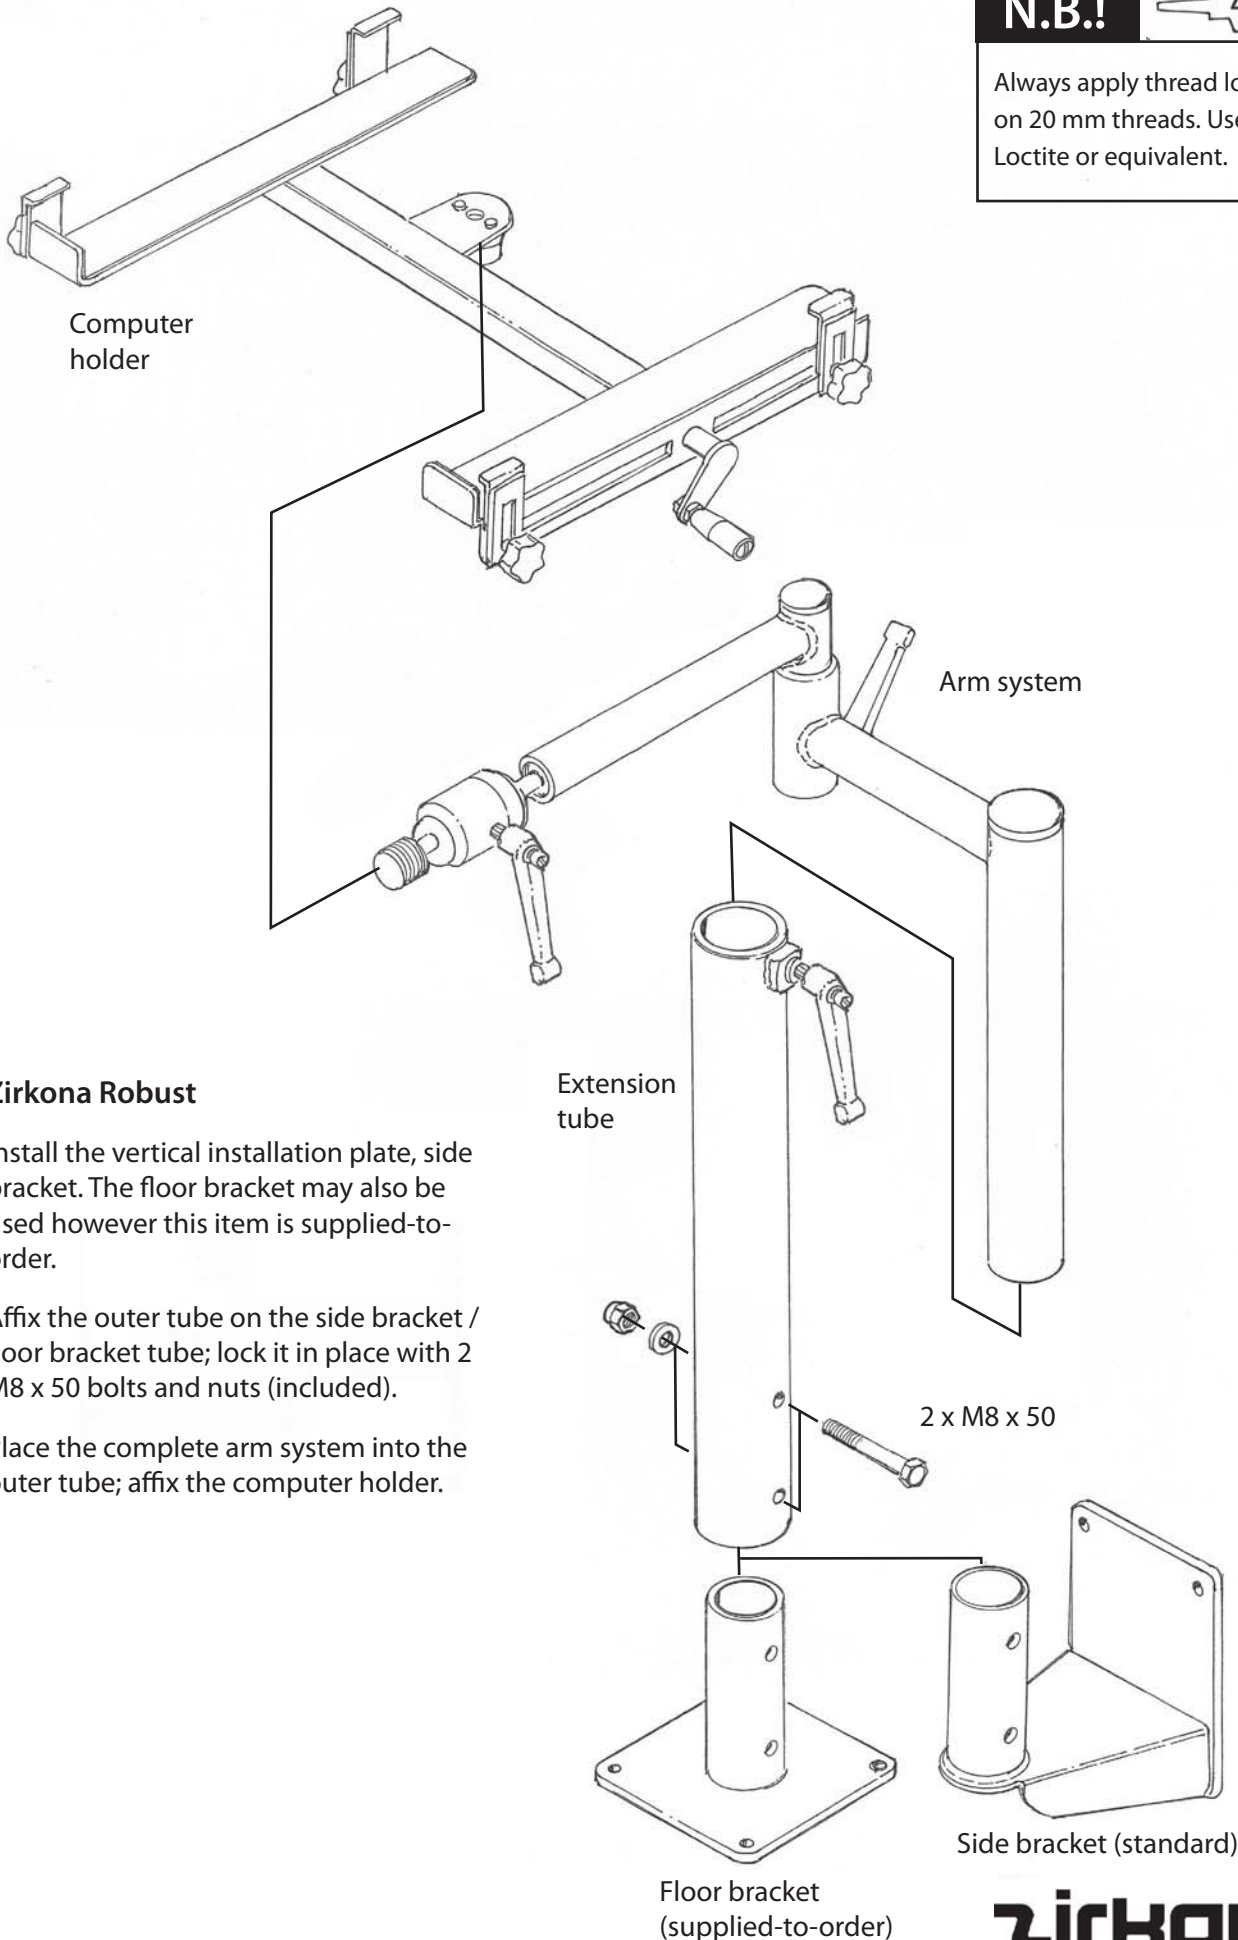

# Zirkona Robust

**N.B.!**

Always apply thread lockers on 20 mm threads. Use Loctite or equivalent.

Computer holder

Arm system

Extension tube

2 x M8 x 50

Side bracket (standard)

Floor bracket (supplied-to-order)

## Zirkona Robust

Install the vertical installation plate, side bracket. The floor bracket may also be used however this item is supplied-to-order.

Affix the outer tube on the side bracket / floor bracket tube; lock it in place with 2 M8 x 50 bolts and nuts (included).

Place the complete arm system into the outer tube; affix the computer holder.

**Zirkona**  
www.zirkona.com