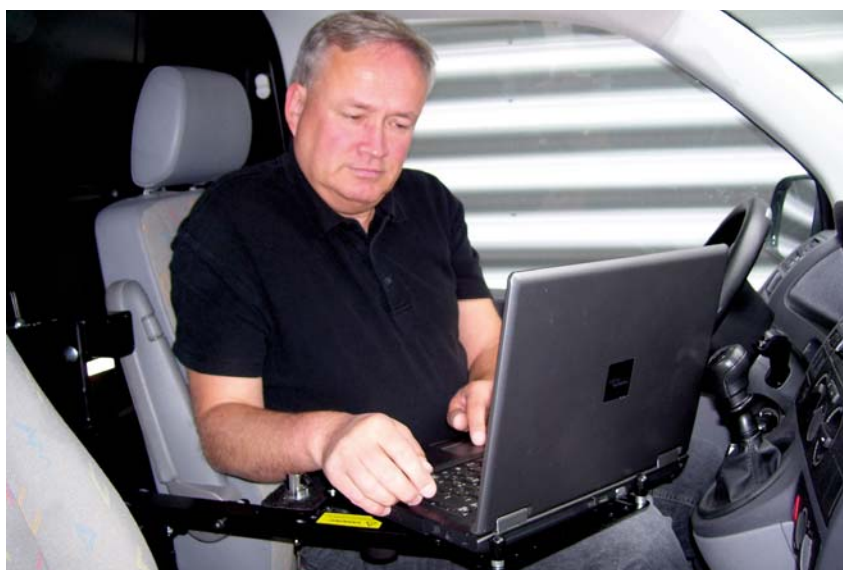

Zirkona Backwall

TELESCOPIC

Computer stand for installation
on rear wall of service vehicles

Art. No: 401820

PRODUCT INFORMATION BACKWALL TELESCOPIC

- Computer stand for laptops, installed on rear wall of service vehicles
- Telescopic functions makes it possible to position the computer closer to the user
- Fits most vehicles with rear wall
- Adjustable brackets included
- Arm automatically locked when folded away
- Color: Black

Zirkona Backwall Telescopic is designed to be installed on the rear wall of the compartment. It has adjustable brackets for easy installation. It is a superb product for service vehicles and smaller cargo vehicles. The computer is folded down for use and folded up again when operation the vehicle.

The arm is automatically locked in place when folded up. Zirkona Backwall Telescopic has the same design and function as Backwall Standard in addition to an extendable arm, allowing for better ease of use for the user.