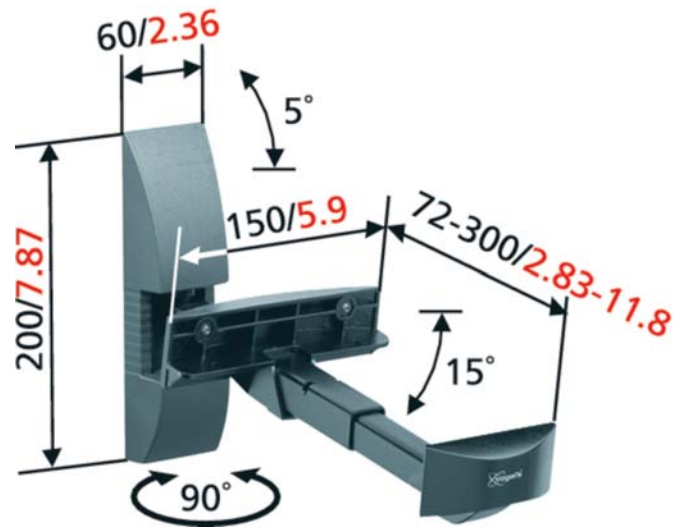

Loudspeaker wall mount (2x) VLB 200

- Max. weight: 20 kg / 44 lbs
- Tilt: 15 °
- Turn: 90 °
- Guarantee: 5 years
- Available colours: Black

Wall mount your bookshelf speaker (up to 20kg) without screwing into the speaker.

Loudspeaker wall mount (2x) VLB 200

Clamping construction makes screw-less mounting of your speaker possible. Features a tilt and turn function to guarantee an optimal listening position.

Features

- For medium-size speakers
- Tilt and turn functions guarantee optimal listening position
- No screws required, due to the clamping construction

Logistic information

- Packaging size: 305x205x70 mm
- Max. weight: 2 kg / 4 lbs
- EAN Code: 8712285001024