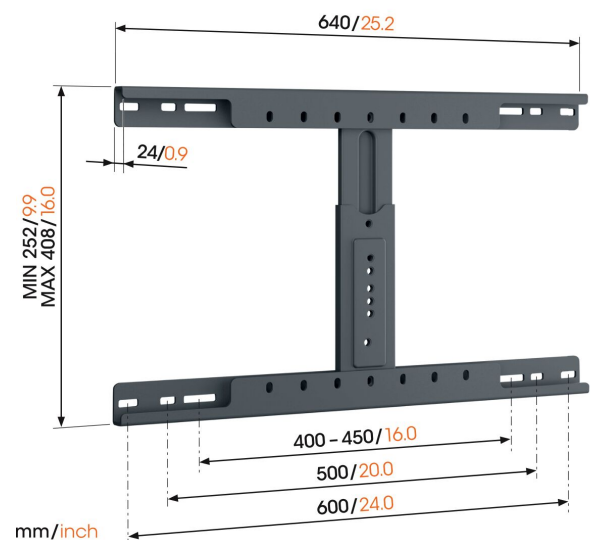

TVA 6950 Stud adapter

Key Benefits

- Easy installation
- Solid construction
- For full-motion TV mounts from any Vogel's series

Stud adapter for mounting TV on hollow wall

Mounting your TV on a hollow wall needs to be done safely. A Vogel's stud adapter can be the solution. This adapter fits stud spacings of 16, 20 and 24 inches, or 450 and 600 mm. The maximum weight capacity of the stud adapter is 55 kg. If you would like to install a 'heavy duty' TV wall mount from the TVM 5855, please order the additional adapter kit.

TVA 6950 Stud adapter

Specifications

Article number (SKU)	6869500
Colour	Black
EAN single box	8712285359187
TÜV certified	Yes
Guarantee	2 years
Max. weight load (kg/Lbs)	75 / 165.35
Cable cover length (cm)	95 cm
Cable management	Integrated cable management
Max. number of cables to hold	Up to 6 cables