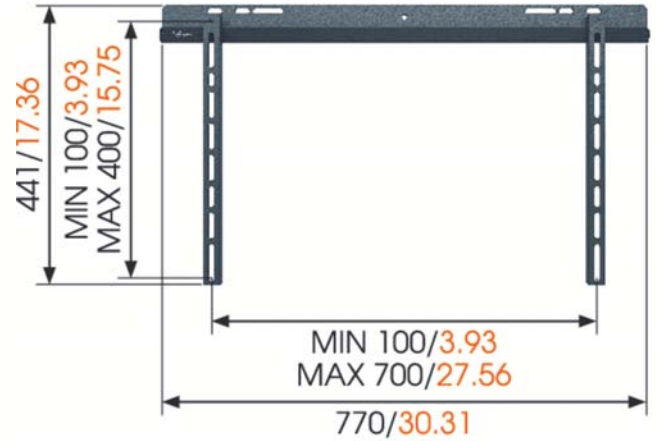

## WALL 1305 LED/LCD/Plasma wall mount

- Screen size (Min. - Max.): 32 – 55 " / 81 – 140 cm
- Max. weight: 70 kg / 154 lbs
- Min. distance to the wall (mm): 25 mm
- VESA mounting holes: 100x100mm up to 700x400mm
- Guarantee: Lifetime

Make your extra large, flat screen TV look flat-tastic with the WALL 1305 LED/LCD/Plasma wall mount. A great way to mount your TV in the living room, home cinema or bedroom. This wall mount provides sturdy support for your large flat screen TV and leaves just 2.5 cm (1 inch) of space between the TV and wall. This mount is part of the Vogel's FLAT products.

## WALL 1305 LED/LCD/Plasma wall mount

VESA mounting holes  
mm/inch

Entertain friends and family in the living room in style with this LED/LCD/Plasma wall mount. Your TV looks great and stays out of the way. Create an extra theatrical touch by mounting your LED/LCD/Plasma TV flat against the wall in your living room. Enjoy your favourite show on the big screen while relaxing in your bedroom. The rugged wall mount provides a safe and secure mount for large flat screen TVs of up to 70 kg (154 lbs). It is suitable for screen sizes of 32 to 55 inch (81 to 140 cm).

## Logistic information

- Packaging size: 127x790x48 mm
- Max. weight: 3 kg / 6 lbs
- EAN Code: 8712285319907