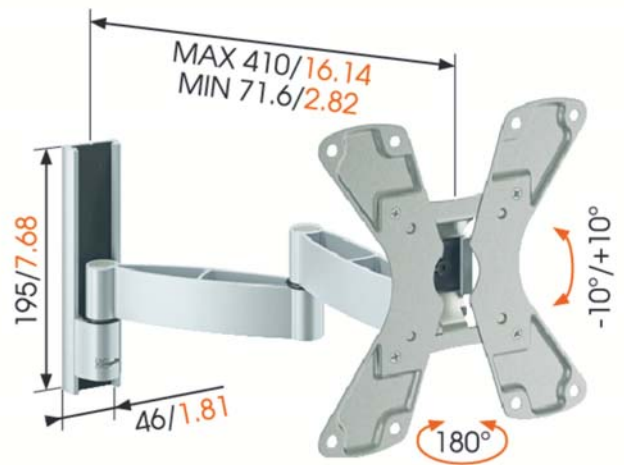

WALL 1145 SILVER LED/LCD/Plasma wall mount

mm/inch

Out of wall space? Mount your LED/LCD/Plasma TV around a corner or next to your bed and watch your favourite show with ease. Or tuck your flat screen TV into a cupboard in the kitchen or workspace and pull it out when you want to watch it. Great way to mount a TV out of the way in your children's room. Turn the screen to the right and left and tilt it forward and backward so you always have a great view. Cables are easily guided to prevent damage. This wall mount extends up to 41 cm (16.1 inch) and supports up to 15 kg (33 lbs). It comes in black and silver and is suitable for screen sizes of 19 to 32 inch (48 to 81 cm).

Features

- Experience the best view anywhere in the room
- Generally used for bedroom, kitchen, workspace and children's room
- For use around a corner or in a cabinet
- Easy guidance of your cables
- All TV mounting materials included: M4, M6 and M8 bolts
- All wall mounting materials included: screws and fischer® plugs
- Mount your TV with (VESA) mounting holes up to 200 x 200 mm