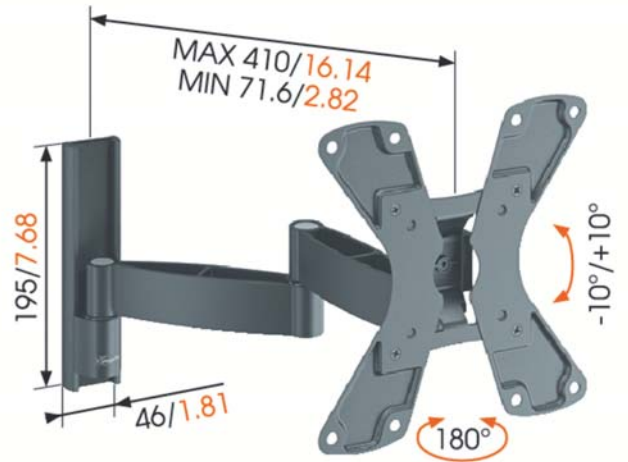

WALL 1145 BLACK LED/LCD/Plasma wall mount

- Screen size (Min. - Max.): 19 – 32 " / 48 – 81 cm
- Max. weight: 15 kg / 33 lbs
- Tilt: 10 °
- Turn: 180 °
- Min. distance to the wall (mm): 70 mm
- VESA mounting holes: 100x100mm up to 100x100mm, 75x75mm up to 75x75mm, 200x200mm up to 200x200mm, 200x100mm up to 200x100mm
- Guarantee: Lifetime
- Available colours: Black, Silver

Experience the best view on your TV anywhere in the room with WALL 1145 LED/LCD/Plasma wall mount. Perfect solution for mounting a flat screen TV in a cabinet or around a corner in your bedroom, kitchen, workspace and children's room. This wall mount extends out from the wall, turns up to 180 degrees (90 degrees left and 90 degrees right) and tilts your screen 10 degrees forwards and backwards. This mount is part of the Vogel's TURN products.

WALL 1145 BLACK LED/LCD/Plasma wall mount

mm/inch

Out of wall space? Mount your LED/LCD/Plasma TV around a corner or next to your bed and watch your favourite show with ease. Or tuck your flat screen TV into a cupboard in the kitchen or workspace and pull it out when you want to watch it. Great way to mount a TV out of the way in your children's room. Turn the screen to the right and left and tilt it forward and backward so you always have a great view. Cables are easily guided to prevent damage. This wall mount extends up to 41 cm (16.1 inch) and supports up to 15 kg (33 lbs). It comes in black and silver and is suitable for screen sizes of 19 to 32 inch (48 to 81 cm).

Logistic information

- Packaging size: 210x245x68 mm
- Max. weight: 2 kg / 4 lbs
- EAN Code: 8712285320163

WALL 1145 SILVER LED/LCD/Plasma wall mount

- Screen size (Min. - Max.): 19 – 32 " / 48 – 81 cm
- Max. weight: 15 kg / 33 lbs
- Tilt: 10 °
- Turn: 180 °
- Min. distance to the wall (mm): 70 mm
- VESA mounting holes: 100x100mm up to 100x100mm, 75x75mm up to 75x75mm, 200x200mm up to 200x200mm, 200x100mm up to 200x100mm
- Guarantee: Lifetime
- Available colours: Silver, Black