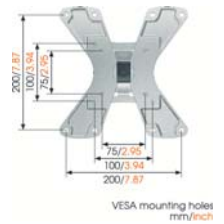

WALL 1145 BLACK LED/LCD/Plasma wall mount

- Screen size (Min. - Max.): 19 – 32 " / 48 – 81 cm
- Max. weight: 15 kg / 33 lbs
- Tilt: 10 °
- Turn: 180 °
- Min. distance to the wall (mm): 70 mm
- VESA mounting holes: 100x100mm up to 100x100mm, 75x75mm up to 75x75mm, 200x200mm up to 200x200mm, 200x100mm up to 200x100mm
- Guarantee: Lifetime
- Available colours: Black, Silver

WALL 1145 BLACK LED/LCD/Plasma wall mount

mm/inch

Out of wall space? Mount your LED/LCD/Plasma TV around a corner or next to your bed and watch your favourite show with ease. Or tuck your flat screen TV into a cupboard in the kitchen or workspace and pull it out when you want to watch it. Great way to mount a TV out of the way in your children's room. Turn the screen to the right and left and tilt it forward and backward so you always have a great view. Cables are easily guided to prevent damage. This wall mount extends up to 41 cm (16.1 inch) and supports up to 15 kg (33 lbs). It comes in black and silver and is suitable for screen sizes of 19 to 32 inch (48 to 81 cm).

Features

- Experience the best view anywhere in the room
- Generally used for bedroom, kitchen, workspace and children's room
- For use around a corner or in a cabinet
- Easy guidance of your cables
- All TV mounting materials included: M4, M6 and M8 bolts
- All wall mounting materials included: screws and fischer® plugs
- Mount your TV with (VESA) mounting holes up to 200 x 200 mm

Logistic information

- Packaging size: 210x245x68 mm
- Max. weight: 2 kg / 4 lbs
- EAN Code: 8712285320163

WALL 1145 SILVER LED/LCD/Plasma wall mount

- Screen size (Min. - Max.): 19 – 32 " / 48 – 81 cm
- Max. weight: 15 kg / 33 lbs
- Tilt: 10 °
- Turn: 180 °
- Min. distance to the wall (mm): 70 mm
- VESA mounting holes: 100x100mm up to 100x100mm, 75x75mm up to 75x75mm, 200x200mm up to 200x200mm, 200x100mm up to 200x100mm
- Guarantee: Lifetime
- Available colours: Silver, Black