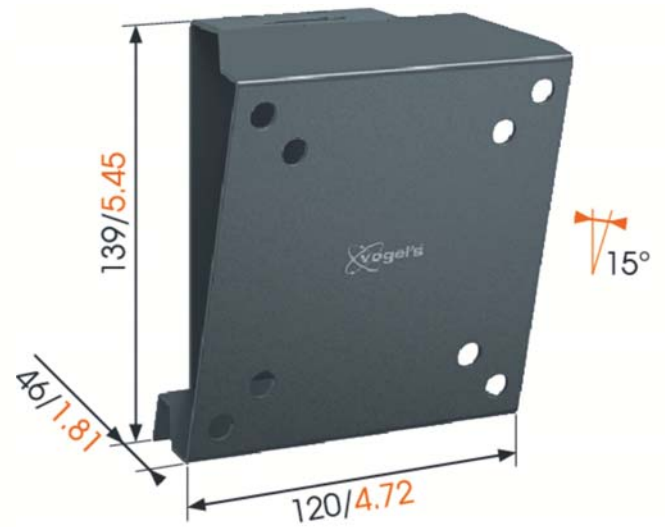

## WALL 1015 LED/LCD/Plasma wall mount

- Screen size (Min. - Max.): 17 – 26 " / 43 – 66 cm
- Max. weight: 30 kg / 66 lbs
- Tilt: 15 °
- Min. distance to the wall (mm): 46 mm
- VESA mounting holes: 100x100mm up to 100x100mm, 75x75mm up to 75x75mm
- Guarantee: Lifetime
- Available colours: Black

Watch your flat TV with ease when it's placed above viewing height with the WALL 1015 LED/LCD/Plasma wall mount. A handy space saver. Use it to easily mount a small TV in your kitchen, workspace or children's room. Tilts your screen 15 degrees forward for comfortable viewing. This mount is part of the Vogel's TILT products.

## WALL 1015 LED/LCD/Plasma wall mount

mm/inch

Enjoy your favourite cooking show and keep your flat screen TV up and away from spatters in the kitchen with this LED/LCD/Plasma wall mount. Add a TV to a small workspace. Or place your LED/LCD/Plasma TV out of reach of small children in a bedroom. The mount tilts forward without interfering with cables. It comes in black and is suitable for screen sizes of 17 to 26 inch (43 to 66 cm). It supports up to 30 kg (66 lbs).

## Logistic information

- Packaging size: 127x155x50 mm
- Max. weight: 1 kg / 2 lbs
- EAN Code: 8712285319945