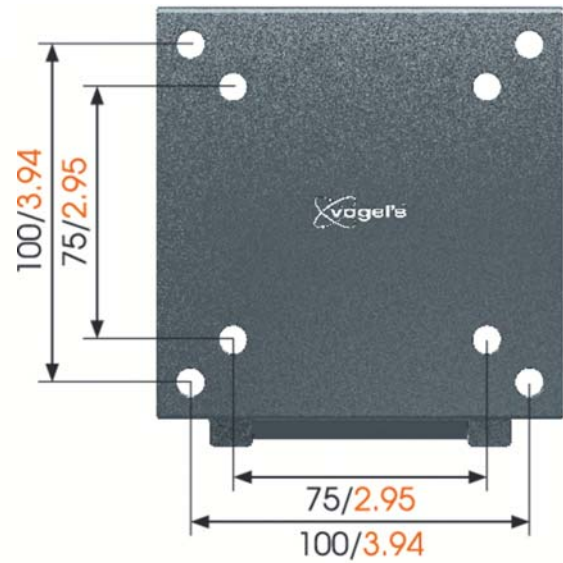

NEW!

WALL 1005 LED/LCD/Plasma wall mount

- Screen size (Min. - Max.): 17 – 26 " / 43 – 66 cm
- Max. weight: 30 kg / 66 lbs
- Min. distance to the wall (mm): 20 mm
- VESA mounting holes: 100x100mm up to 100x100mm, 75x75mm up to 75x75mm
- Guarantee: Lifetime

Experience your TV as a beautiful painting on the wall with the WALL 1005 LED/LCD/Plasma wall mount. Perfect for mounting your flat screen TV in the kitchen, workspace and children's room. This wall mount provides sturdy support and leaves just 2 cm (0.8 inch) of space between the TV and wall. This mount is part of the Vogel's FLAT products.

WALL 1005 LED/LCD/Plasma wall mount

VESA mounting holes
mm/inch

Want a handy way to mount your LED/LCD/Plasma TV on a kitchen wall that gets a lot of traffic? Or save space by mounting your TV out of the way in a workspace? Even the smallest children's room can fit a flat screen TV with this compact wall mount. Comes in black and is suitable for screen sizes of 17 to 26 inch (43 to 66 cm). Holds up to 30 kg (66 lbs) safely and securely.

Logistic information

- Packaging size: 127x151x25 mm
- Max. weight: 0 kg / 1 lbs
- EAN Code: 8712285319846