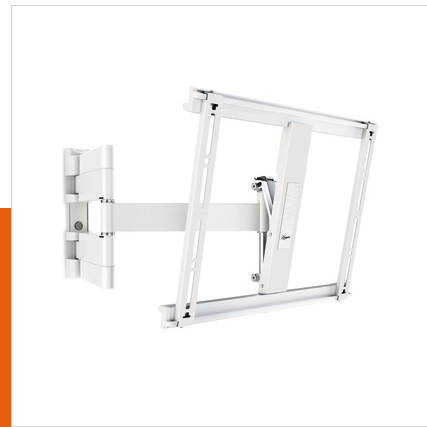

THIN 445 ExtraThin Full-Motion TV Wall Mount (white)

Article number (SKU) 8394451
Colour White

Key benefits

- Mount your TV as flat against the wall as possible
- Mount your TV only 3,5 cm from the wall
- Smoothly turn your TV up to 180°
- Guide your cables
- Easily level your TV even after installation

Extra-thin TV bracket with turning and tilting function

The THIN 445 full motion TV bracket has a maximum weight capacity of 18 kg. Almost any TV, from 26" to 55" (66-140 cm), can be mounted flat against the wall with the THIN 445. The maximum turning angle is 180° and the max. tilting angle is 20°. The distance from the wall is 35 mm. Also available in black.

THIN 445 ExtraThin Full-Motion TV Wall Mount (white)

www.vogels.com

VOGEL'S HOLDING BV 2017 (c) All rights reserved
Subject to printing errors, technical and price
amendments
Date: 21-08-2017

Specifications

Product specifications

Product type number	THIN 445
Article number (SKU)	8394451
Colour	White
EAN single box	8712285334962
Product size	M
TÜV certified	Yes
Tilt	Tilt up to 20°
Turn	Up to 180°
Guarantee	Lifetime
Min. screen size (inch)	26
Max. screen size (inch)	55
Max. weight load (kg)	18
Min. hole pattern	100mm x 100mm
Max. hole pattern	400mm x 400mm
Max. bolt size	M8
Max. height of interface (mm)	348
Max. width of interface (mm)	509