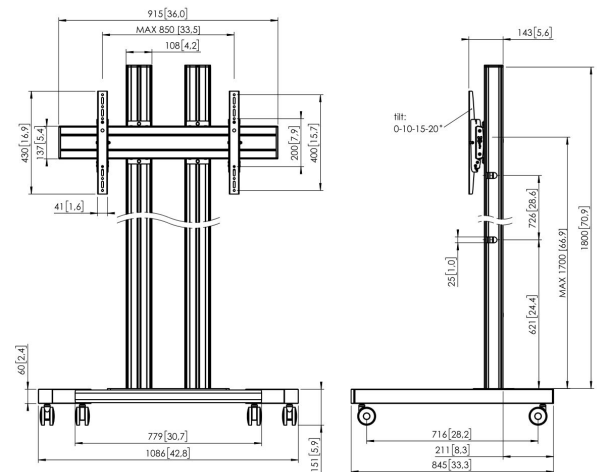

## TD1884 Display Trolley ≥65" (black)

### Trolley kit TD1884

Display size: >65" 65" Fitment: 800x400 Max. load: 160 kg - 352.7 lbs Kit consists of: • 1x PFT 8530 Trolley frame • 2x PUC 2718 Pole 180 cm • 1x PFB 3407 Interface bar • 1x PFS 3204 Interface display strips

# Specifications

Article number (SKU)	7953070
Colour	Black
EAN single box	8712285333224
Height	1951
Width	1086
Depth	845
TÜV certified	Yes
Guarantee	5 years
Max. weight load (kg/Lbs)	160 / 352.74
Max. bolt size	M8
Max. height of interface (mm)	430
Max. width of interface (mm)	915
Max. distance to floor - center display (mm)	1851
Max. horizontal hole pattern (mm)	850
Max. vertical hole pattern (mm)	400
Min. horizontal hole pattern (mm)	100
Min. screen size (inch)	65
Min. vertical hole pattern (mm)	100