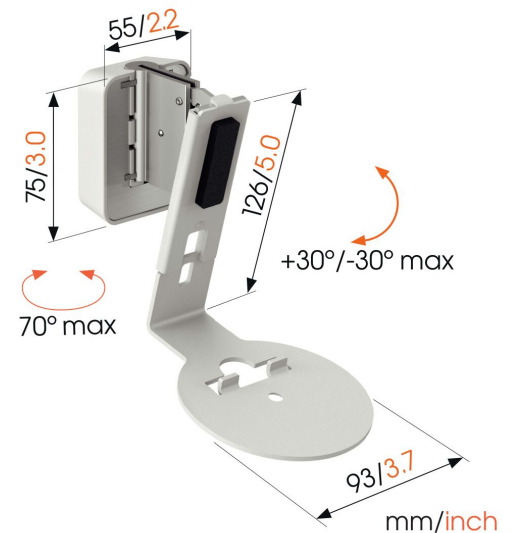

SWM 4111 Sonos speaker wall mount for Era 100 (white)

Key Benefits

- Get more out of your Sonos speakers
- Optimise your listening experience
- Install your speaker at any height
- Hang your speaker wall mount level with ease thanks to the built-in spirit level
- Visually appealing design

Optimise your listening experience with this speaker mount for Sonos Era 100 speakers

This speaker mount has been specially designed for wall mounting Sonos Era 100 speakers. With a swivel range of up to 70° and a 30° tilt range (upwards or downwards), the Vogel's speaker wall mount allows you to adjust your speakers to the perfect angle.

SWM 4111 Sonos speaker wall mount for Era 100 (white)

Specifications

Article number (SKU)	8151111
Colour	White
EAN single box	8712285371844
Height	126
Width	93
TÜV certified	Yes
Tilt	Tilt -30°/+30°
Turn	Up to 70°
Guarantee	5 years
Certifications	TÜV
Speaker brand	Sonos
Speaker models	Era 100
Spirit level included	Yes