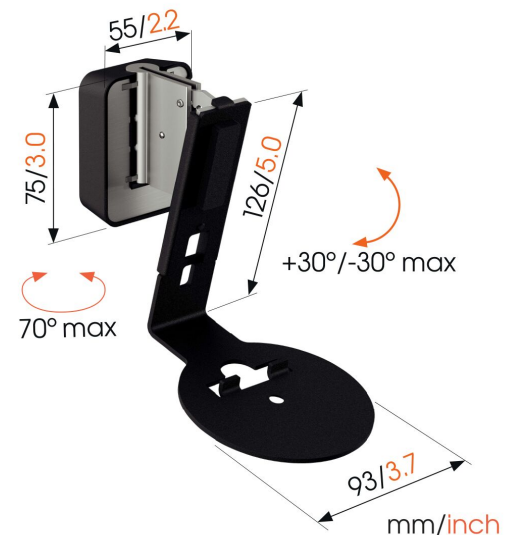

SWM 4111 Sonos speaker wall mount for Era 100 (black)

Key Benefits

- Get more out of your Sonos speakers
- Optimise your listening experience
- Install your speaker at any height
- Hang your speaker wall mount level with ease thanks to the built-in spirit level
- Visually appealing design

Optimise your listening experience with this speaker mount for Sonos Era 100 speakers

This speaker mount has been specially designed for wall mounting Sonos Era 100 speakers. With a swivel range of up to 70° and a 30° tilt range (upwards or downwards), the Vogel's speaker wall mount allows you to adjust your speakers to the perfect angle.

SWM 4111 Sonos speaker wall mount for Era 100 (black)

Specifications

Article number (SKU)	8151110
Colour	Black
EAN single box	8712285371820
Height	126
Width	93
TÜV certified	Yes
Tilt	Tilt -30°/+30°
Turn	Up to 70°
Guarantee	5 years
Certifications	TÜV
Speaker brand	Sonos
Speaker models	Era 100
Spirit level included	Yes