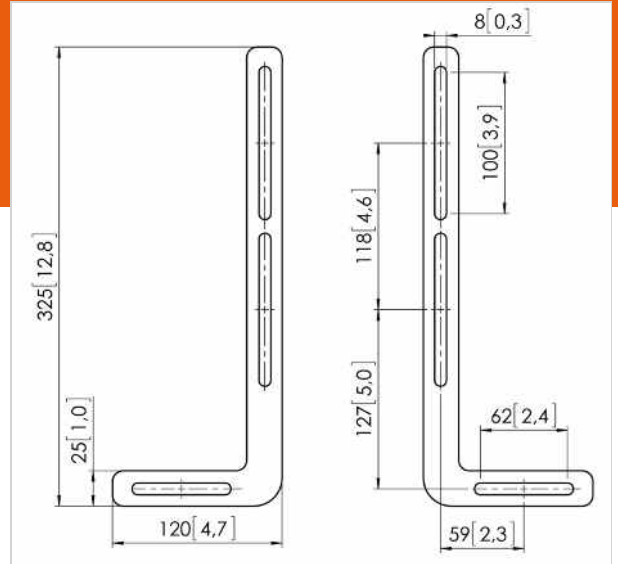

## SOUND 1250 Sound Bar Mount

Article number (SKU) 8151250  
Colour Black

Now you can easily mount a thin soundbar under your TV with the SOUND 1250 Sound Bar Mount. It's the perfect choice to improve your entertainment system. This sturdy Sound Bar Mount is designed to fit seamlessly with any Vogel's flat or swivel TV wall bracket. That means that when you turn your TV, your soundbar turns too so that your picture and sound enhance each other.

This sound bar bracket turns with your flat screen TV and can support a maximum soundbar weight of up to 20 kg (44 lbs). It is sturdily constructed to provide secure support for your soundbar.

## Specifications

### Product specifications

Product type number	SOUND 1250
Article number (SKU)	8151250
Colour	Black
EAN single box	8712285326462
TÜV certified	No
Guarantee	5 years
Max. weight load (kg)	20