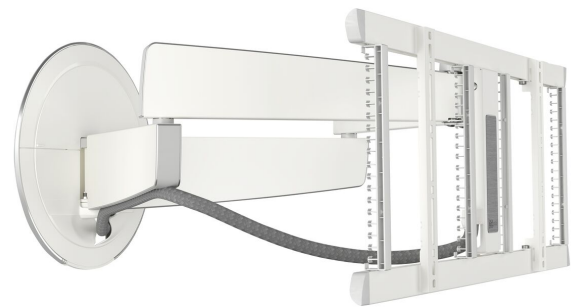

## TVM 7675 Motorized TV Wall Mount (white)

### Key Benefits

- Turns automatically and through Siri Voice/Shortcuts, app or remote control
- Our most innovative design to date - stylish in any interior
- Fully integrated Cable Inlay System (CIS®) - Connect, protect and hide your cables from wall to TV
- 7 programmable presets
- Make your mounting system complete with a matching aluminium cable column

### Motorized TV mount with unmatched design

The SIGNATURE MotionMount TV wall mount is the absolute top model from Vogel's. The motorized TV wall mount automatically turns toward you when you turn on your TV. The refined design blends seamlessly with large, ultra-slim TVs, such as OLED and QLED TVs. You can operate the wall mount via voice, app or remote control. The wall mount is suitable for screens from 40 to 77 inches in size and with a maximum weight of 35 kg. You can turn your TV up to 120° for maximum viewing pleasure.