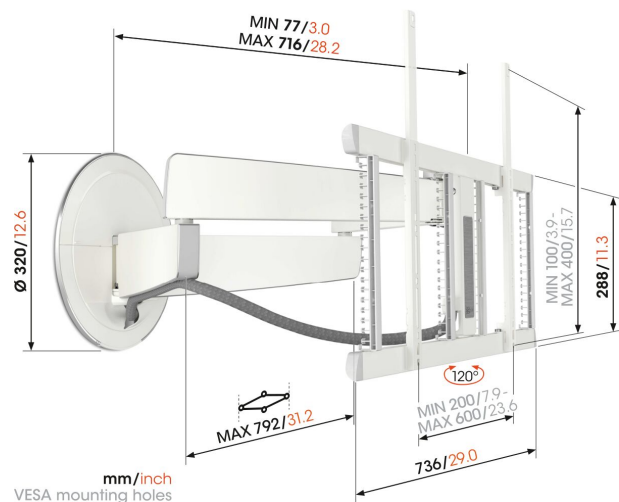

## TVM 7675 Motorized TV Wall Mount (white)

### Key Benefits

- Turns automatically and through Siri Voice/Shortcuts, app or remote control
- Our most innovative design to date - stylish in any interior
- Fully integrated Cable Inlay System (CIS®) - Connect, protect and hide your cables from wall to TV
- 7 programmable presets
- Make your mounting system complete with a matching aluminium cable column

### Motorized TV mount with unmatched design

The SIGNATURE MotionMount TV wall mount is the absolute top model from Vogel's. The motorized TV wall mount automatically turns toward you when you turn on your TV. The refined design blends seamlessly with large, ultra-slim TVs, such as OLED and QLED TVs. You can operate the wall mount via voice, app or remote control. The wall mount is suitable for screens from 40 to 77 inches in size and with a maximum weight of 35 kg. You can turn your TV up to 120° for maximum viewing pleasure.

# Specifications

Article number (SKU)	8876751
Colour	White
EAN single box	8712285361067
Product size	L
Height	452
Width	792
TÜV certified	Yes
Turn	Forward and turning motion (up to 120°)
Guarantee electrical parts	2 years
Min. screen size (inch)	40
Max. screen size (inch)	77
Min. hole pattern	200mm x 100mm
Max. hole pattern	600mm x 400mm
Max. height of interface (mm)	452
Max. width of interface (mm)	792
App Controlled	Yes
Cable management	Integrated cable management CIS® Cable Inlay System Cable sleeve
Certifications	CE TÜV
Max. horizontal hole pattern (mm)	600
Max. vertical hole pattern (mm)	400
Motorized	Yes
Number of pivot points	4
Remote controlled	Yes
Universal or fixed hole pattern	Universal
Voltage	100-240V, 50/60 Hz
Awards	iF Product Design Award iF Product Design Award
Max. thickness desk	