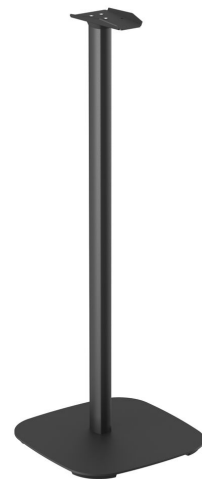

SFS 4133 Sonos speaker stand for Era 300 (black)

Key Benefits

- Get more out of your Sonos speakers
- Enhance your listening experience

Sonos Era 300 speaker stand specially designed to provide a superior listening experience

Want to enhance your Sonos Era 300 listening experience without drilling holes in your walls? The Vogel's speaker stand for Sonos Era 300 speakers is the ideal solution! This 82-cm stand positions your speaker perfectly at ear level. This speaker stand is designed to take your listening experience to the next level.

SFS 4133 Sonos speaker stand for Era 300 (black)

Specifications

Article number (SKU)	8151330
Colour	Black
EAN single box	8712285371943
Height	816
Width	305
Depth	305
TÜV certified	Yes
Guarantee	5 years
Cable management	Integrated cable management CIS® Cable Inlay System
Certifications	TÜV
Speaker brand	Sonos
Speaker models	Era 300