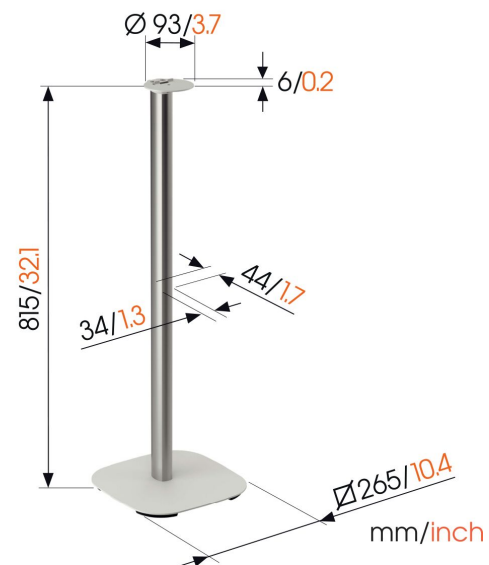

SFS 4113 Sonos speaker stand for Era 100 (white)

Key Benefits

- Get more out of your Sonos speakers
- Enhance your listening experience

Mounting your Sonos Era 100 on a stand provides the ideal listening experience.

Don't want the hassle of drilling holes in walls? The speaker floor stand for Sonos Era 100 from Vogel's is the ideal solution! This 82-cm stand positions your speaker at the perfect height to ensure that the sound is aimed directly at your ear. The speaker stand is designed to take your listening experience to the next level.

SFS 4113 Sonos speaker stand for Era 100 (white)

Specifications

Article number (SKU)	8151131
Colour	White
EAN single box	8712285371929
Height	815
Width	265
Depth	265
TÜV certified	Yes
Guarantee	5 years
Cable management	Integrated cable management CIS® Cable Inlay System
Certifications	TÜV
Speaker brand	Sonos
Speaker models	Era 100