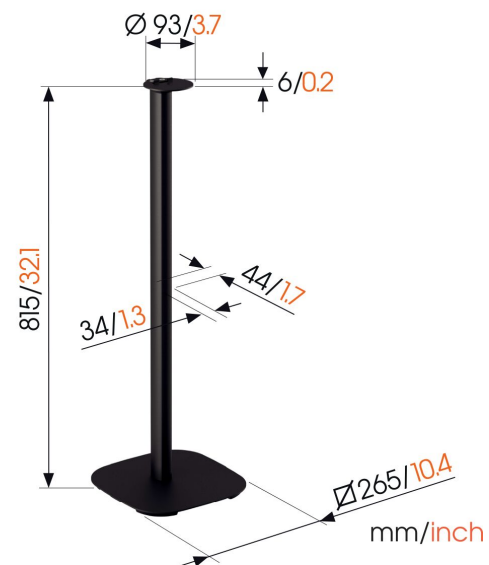

SFS 4113 Sonos speaker stand for Era 100 (black)

Key Benefits

- Get more out of your Sonos speakers
- Enhance your listening experience

Mounting your Sonos Era 100 on a stand provides the ideal listening experience.

Don't want the hassle of drilling holes in walls? The speaker floor stand for Sonos Era 100 from Vogel's is the ideal solution! This 82-cm stand positions your speaker at the perfect height to ensure that the sound is aimed directly at your ear. The speaker stand is designed to take your listening experience to the next level.

SFS 4113 Sonos speaker stand for Era 100 (black)

Specifications

| | |
|----------------------|--------------------------------------------------------|
| Article number (SKU) | 8151130 |
| Colour | Black |
| EAN single box | 8712285371905 |
| Height | 815 |
| Width | 265 |
| Depth | 265 |
| TÜV certified | Yes |
| Guarantee | 5 years |
| Cable management | Integrated cable management CIS® Cable Inlay System |
| Certifications | TÜV |
| Speaker brand | Sonos |
| Speaker models | Era 100 |