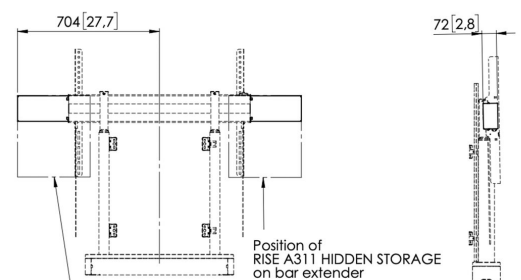

RISE A321 Extension Bar for Hidden Storage Unit for RISE Motorized Display Lifts (black)

Key Benefits

- Complete your RISE Display lift with handy accessories
- To be used in combination with the RISE A311 Hidden storage unit
- Quick and easy installation
- TÜV-5 certified

RISE Extension Bar for hidden storage unit

With the RISE A321 extension bar, you make installation and accessibility easier when mounting a wall display lift. You can also use this extension bar to attach multiple RISE A311 hidden storage units to a Vogel's RISE motorized display lift. Easy to install. The extension bar for installation on the back of the display lift is only suitable in combination with one or more RISE A311 accessories.

RISE A321 Extension Bar for Hidden Storage Unit for RISE Motorized Display Lifts (black)

Specifications

Article number (SKU)	7303210
Colour	Black
EAN single box	8712285356926
Height	127
Length	257
Depth	72
TÜV certified	Yes
Guarantee	5 years
Max. weight load (kg/Lbs)	14 / 30.86