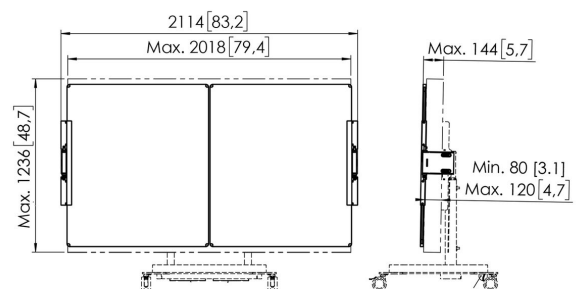

RISE A228 Whiteboard Set 86" for RISE Motorized Display Lift Trolley or Floor Stand (white)

Key Benefits

- Complete your RISE Display lift with handy accessories
- For mounting on the RISE trolley, floor stand
- Quick and easy installation
- TÜV-5 certified

Whiteboard Set for 86"

This RISE A228 Whiteboard Set 86" is custom made for the Vogel's RISE motorized display lift trolley or floor stand. With this accessory, you can mount a whiteboard to the left and right of a 86-inch display. Added counterweights ensure a safe installation and use. The enamel steel boards feature hinges developed by Vogel's. As a result, the whiteboards do not spontaneously open, even after frequent use. Easy to install. The adjustable hinges on this accessory set allow you to vary the depth, height and width so that the whiteboards always fit the display, whatever display you are using.

RISE A228 Whiteboard Set 86" for RISE Motorized Display Lift Trolley or Floor Stand (white)

Specifications

Article number (SKU)	7302280
Colour	White
EAN single box	8712285358944
Height	1157
Width	4130
Depth	142
TÜV certified	Yes
Tilt	Tilt -4°/+4°
Guarantee	5 years
Guarantee enamel steel boards	25 years
Adjustable depth	True
Adjustable height	True
Max. screen size (inch)	86
Min. screen size (inch)	86