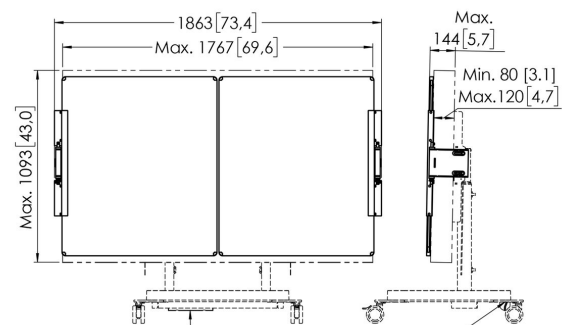

RISE A227 Whiteboard Set 75" for RISE Motorized Display Lift Trolley or Floor Stand (white)

Key Benefits

- Complete your RISE Display lift with handy accessories
- For mounting on the RISE trolley, floor stand
- Quick and easy installation
- TÜV-5 certified

Whiteboard Set for 75"

This RISE A227 Whiteboard Set 75" is custom made for the Vogel's RISE motorized display lift trolley or floor stand. With this accessory, you can mount a whiteboard to the left and right of a 75-inch display. Added counterweights ensure a safe installation and use. The enamel steel boards feature hinges developed by Vogel's. As a result, the whiteboards do not spontaneously open, even after frequent use. Easy to install. The adjustable hinges on this accessory set allow you to vary the depth, height and width so that the whiteboards always fit the display, whatever display you are using.

RISE A227 Whiteboard Set 75" for RISE Motorized Display Lift Trolley or Floor Stand (white)

Specifications

Article number (SKU)	7302270
Colour	White
EAN single box	87 12285358920
Height	1020
Width	3627
Depth	142
TÜV certified	Yes
Tilt	Tilt -4°/+4°
Guarantee	5 years
Guarantee enamel steel boards	25 years
Adjustable depth	True
Adjustable height	True
Max. screen size (inch)	75
Min. screen size (inch)	75