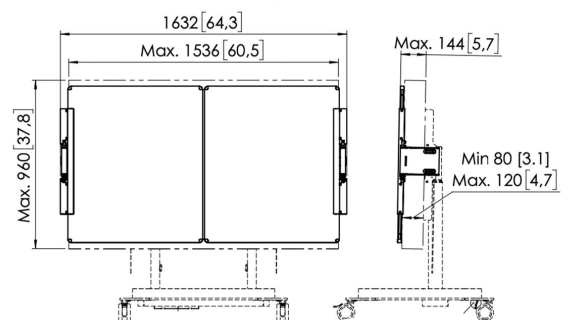

RISE A226 Whiteboard Set 65" for RISE Motorized Display Lift Trolley or Floor Stand (white)

Key Benefits

- Complete your RISE Display lift with handy accessories
- For mounting on the RISE trolley, floor stand
- Quick and easy installation
- TÜV-5 certified

Whiteboard Set for 65"

This RISE A226 Whiteboard Set 65" is custom made for the Vogel's RISE motorized display lift trolley or floor stand. With this accessory, you can mount a whiteboard to the left and right of a 65-inch display. Added counterweights ensure a safe installation and use. The enamel steel boards feature hinges developed by Vogel's. As a result, the whiteboards do not spontaneously open, even after frequent use. Easy to install. The adjustable hinges on this accessory set allow you to vary the depth, height and width so that the whiteboards always fit the display, whatever display you are using.

RISE A226 Whiteboard Set 65" for RISE Motorized Display Lift Trolley or Floor Stand (white)

Specifications

Article number (SKU)	7302260
Colour	White
EAN single box	8712285358906
Height	892
Width	3166
Depth	142
TÜV certified	Yes
Tilt	Tilt -4°/+4°
Guarantee	5 years
Guarantee enamel steel boards	25 years
Adjustable depth	True
Adjustable height	True
Max. screen size (inch)	65
Min. screen size (inch)	65