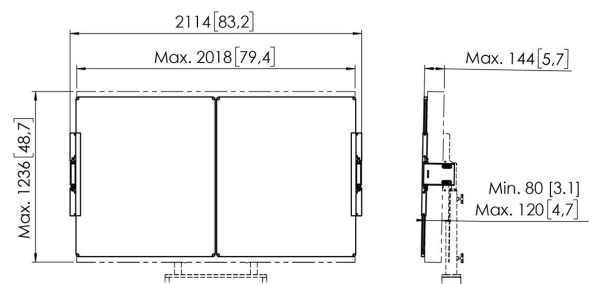

RISE A218 Whiteboard Set 86" for RISE motorized display lift floor-wall solution (black)

Key Benefits

- Complete your RISE Display lift with handy accessories
- For mounting on the RISE floor-wall solutions
- Quick and easy installation
- TÜV-5 certified

Whiteboard Set for 86"

This RISE A218 Whiteboard Set 86" is custom made for the Vogel's RISE motorized display lift floor-wall solution. With this accessory, you can mount a whiteboard to the left and right of a 86-inch display. Easy to install The adjustable hinges on this accessory set allow you to vary the depth, height and width so that the whiteboards always fit the display, whatever display you are using.

RISE A218 Whiteboard Set 86" for RISE motorized display lift floor- wall solution (black)

Specifications

Article number (SKU)	7302180
Colour	Black
EAN single box	8712285356889
Height	1157
Width	4130
Depth	142
TÜV certified	Yes
Tilt	Tilt -4°/+4°
Guarantee	5 years
Adjustable depth	True
Adjustable height	True
Max. screen size (inch)	86
Min. screen size (inch)	86