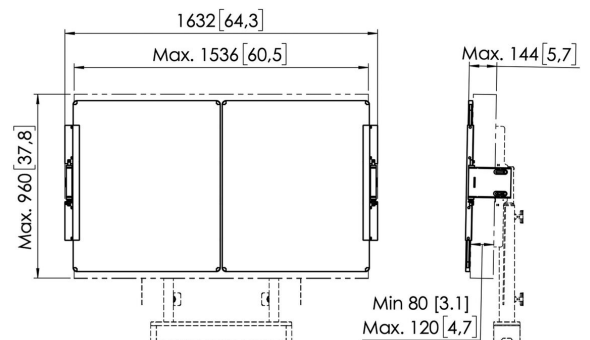

RISE A216 Whiteboard Set 65" for RISE Motorized Display Lift Floor-Wall Solution (white)

Key Benefits

- Complete your RISE Display lift with handy accessories
- For mounting on the RISE floor-wall solutions
- Quick and easy installation
- TÜV-5 certified

Whiteboard Set for 65"

This RISE A216 Whiteboard Set 65" is custom made for the Vogel's RISE motorized display lift floor-wall solution. With this accessory, you can mount a whiteboard to the left and right of a 65-inch display. The enamel steel boards feature hinges developed by Vogel's. As a result, the whiteboards do not spontaneously open, even after frequent use. Easy to install. The adjustable hinges on this accessory set allow you to vary the depth, height and width so that the whiteboards always fit the display, whatever display you are using.

RISE A216 Whiteboard Set 65" for RISE Motorized Display Lift Floor-Wall Solution (white)

Specifications

Article number (SKU)	7302160
Colour	White
EAN single box	8712285356841
Height	892
Width	3166
Depth	142
TÜV certified	Yes
Tilt	Tilt -4°/+4°
Guarantee	5 years
Adjustable depth	True
Adjustable height	True
Max. screen size (inch)	65
Min. screen size (inch)	65