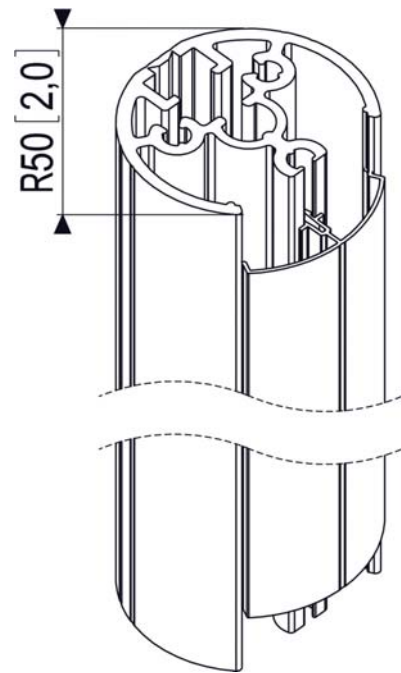

PUC 2108
80 cm pole

Specifications

- Max. weight: 30 kg / 66 lbs
- Guarantee: 5 years
- Available colours: Silver/Aluminium

The PUC 2108 is an 80 cm pole and is a part of the modular Connect-it system with which you can create your own ceiling solution for small- to medium-sized displays.

PUC 2108 80 cm pole

The PUC 2108 is equipped with a double CIS® cable duct system with which you can quickly and simply ensure that all cables are concealed. The pole is made of aluminium and, therefore, it can be easily cut at the required length. Therefore, combine a pole with one of the Connect-it ceiling plates (PUC 1010, PUC 1030 or PUC 1040) or the truss adapter (PUC 1050) and a Connect-it interface (PFI 3010, PFI 3020 or PFI 3030) for a complete ceiling solution.

Features

- Stylish design
- Aluminium, easy to cut to length
- CIS® Cable Inlay System
- Easy mounting

Logistic information

- Packaging size: 102x850x78 mm
- Max. weight: 2 kg / 4 lbs
- EAN Code: 8712285317149