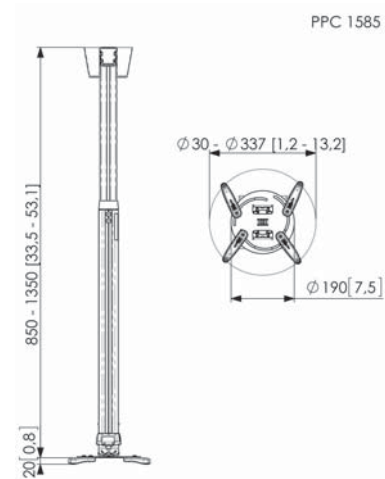

PPC 1585 PROJECTOR CEILING MOUNT WHITE

The PPC 1585 is a height adjustable projector mount specially designed for the latest generation of projectors weighing up to 15 kg. This projector interface is equipped with fine tune adjustability for precise alignment to the projection surface. Once aligned, the projector stays in position. Turning the unique friction ring will eliminate all play from the interface connections, making the mount a solid and very stable solution.

Supplemental colors

Silver

Guarantee

5 years

PPC 1585 PROJECTOR CEILING MOUNT WHITE

The height adjustable projector ceiling mount kits can be used when the height of the ceiling is not known or when flexibility is wanted. These mounts come in 3 lengths offering variable height adjustment from 400 to 1350 mm. The CIS® Cable Inlay System runs the full length of the pole and even allows for cable routing after installation. The CIS® offers sufficient space for all cables required and enables you to hide all the cables in a matter of seconds.

Features

- Adjustable height
- Easy mounting
- Ceiling plate suitable for inclined and flat ceilings
- Cover included for false ceilings
- Fine tune adjustability

Logistic information

EAN Code Product	8712285325205
Net weight (kg)	5.08
Single Box Width (mm)	258
Single Box Length (mm)	858
Single Box Height (mm)	136