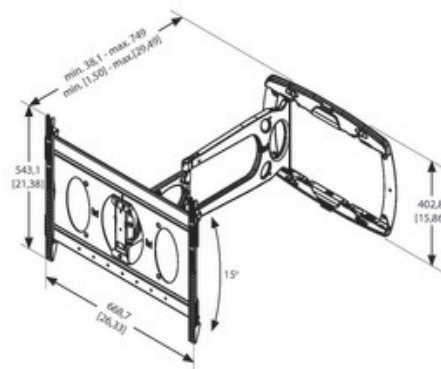

## PFW 6850 Display wall mount - ultra flat, turn & tilt, 45 kg

The PFW 6850 is an ultra slim wall mount for displays up to 45kg / 100 lbs. that provides three options for the swing arm placement, allowing the mount to swing out from the left, right or center, based on the installation requirements.

<b>Min. TV size (Inch)</b>	32"
<b>Max. TV size (Inch)</b>	72"
<b>Max. weight of TV (kg)</b>	45
<b>Turn (°)</b>	180
<b>Tilt (°)</b>	15
<b>Guarantee</b>	5 years
<b>Min. distance to the wall (mm)</b>	38

## PFW 6850 Display wall mount - ultra flat, turn & tilt, 45 kg

The swing-out arm extends 76 cm. from the wall and provides 15° of downward tilt to achieve the desired viewing angle from virtually anywhere in a room. The lightweight aluminum mount retracts smoothly and easily to a very thin 3,8 cm. from the wall. To keep power and cables protected when pulling or pushing the display, cable management channels are built into the arm.

### Features

- 3 pivot points
- Extending up to 76 cm
- Turn, tilt and reach functions
- Ultra flat wall mount, only 38 mm deep
- VESA fitment min. 100x100 mm, max. 630x526 mm