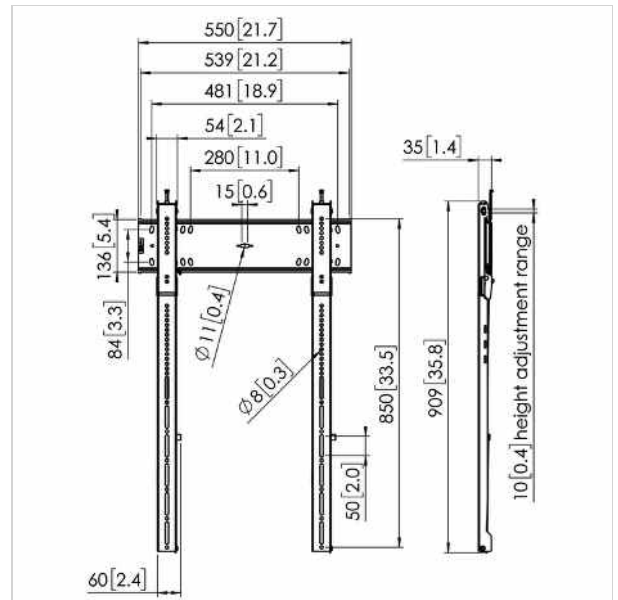

PFW 6815 Display wall mount portrait fixed

Article number (SKU) 7368150
 Colour Black

Key benefits

- TÜV certified
- Easy levelling and installation
- Self-centering display bolts

The PFW 6815 is a sturdy and at the same time elegant fixed wall mount for portrait mounting. It features an aesthetically integrated lock whilst maintaining a depth of only 35 mm. The mount can hold displays from 43 to 100 inch, weighing up to 100 kg

PFW 6815 Display wall mount portrait fixed

VOGEL'S HOLDING BV 2018 (c) All rights reserved
Subject to printing errors, technical and price
amendments
Date: 22-03-2018

www.vogels.com

Specifications

Product specifications

Product type number	PFW 6815
Article number (SKU)	7368150
Colour	Black
EAN single box	8712285334207
TÜV certified	Yes
Guarantee	5 years
Min. screen size (inch)	43
Max. screen size (inch)	100
Max. weight load (kg)	100
Max. display weight (kg)	Up to 100 kg
Min. hole pattern	75mm x 75mm
Max. hole pattern	400mm x 800mm
Max. bolt size	M8
Max. height of interface (mm)	906
Max. width of interface (mm)	550