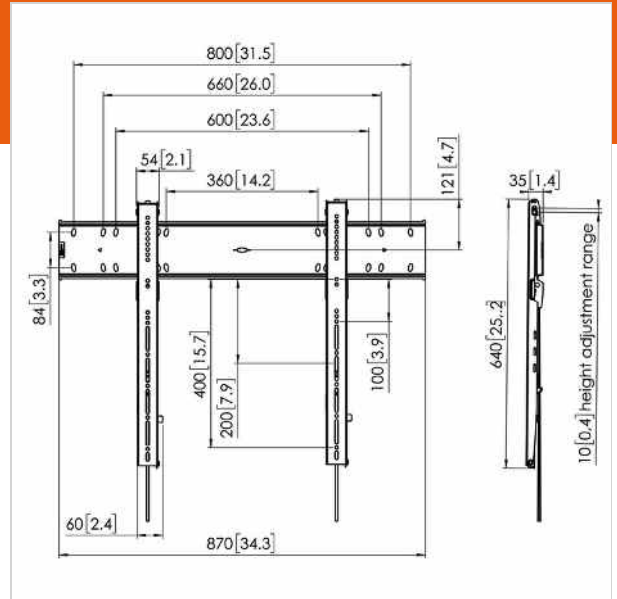

PFW 6800 Display wall mount fixed

Article number (SKU) 7368000
 Colour Black

Key benefits

- TÜV certified
- TÜV certified
- Easy levelling and installation
- Self-centering display bolts

The PFW 6800 is a sturdy and at the same time elegant fixed wall mount. It features an aesthetically integrated lock whilst maintaining a depth of only 35 mm. The mount can hold displays from 55 to 80 inch, weighing up to 100 kg

PFW 6800 Display wall mount fixed

VOGEL'S HOLDING BV 2018 (c) All rights reserved
Subject to printing errors, technical and price
amendments
Date: 22-03-2018

www.vogels.com

Specifications

Product specifications

Product type number	PFW 6800
Article number (SKU)	7368000
Colour	Black
EAN single box	8712285334160
TÜV certified	Yes
Guarantee	5 years
Min. screen size (inch)	55
Max. screen size (inch)	80
Max. weight load (kg)	100
Max. display weight (kg)	Up to 100 kg
Min. hole pattern	75mm x 75mm
Max. hole pattern	800mm x 400mm
Max. bolt size	M8
Max. height of interface (mm)	636
Max. width of interface (mm)	870