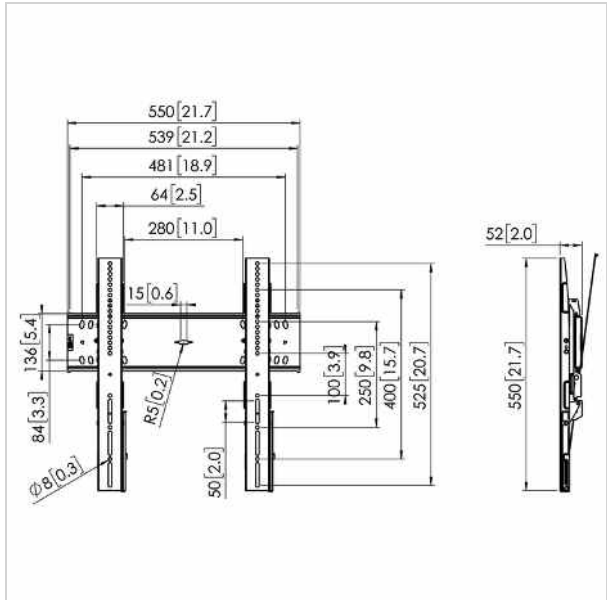

PFW 6410 Display wall mount tilt

Article number (SKU) 7364100
 Colour Black

Key benefits

- TÜV certified
- Easy levelling and installation
- Self-centering display bolts
- TÜV certified

The PFW 6410 is a sturdy and at the same time elegant tilt wall mount. It features an aesthetically integrated lock on top of the ability to tilt up to 15°. The mount can hold displays from 46 to 65 inch, weighing up to 75 kg

PFW 6410 Display wall mount tilt

VOGEL'S HOLDING BV 2018 (c) All rights reserved
 Subject to printing errors, technical and price
 amendments
 Date: 22-03-2018

www.vogels.com

Specifications

Product specifications

Product type number	PFW 6410
Article number (SKU)	7364100
Colour	Black
EAN single box	8712285334146
TÜV certified	Yes
Tilt	Tilt up to 15°
Guarantee	5 years
Min. screen size (inch)	46
Max. screen size (inch)	65
Max. weight load (kg)	75
Max. display weight (kg)	Up to 75 kg
Min. hole pattern	75mm x 75mm
Max. hole pattern	400mm x 400mm
Max. bolt size	M8
Max. height of interface (mm)	552
Max. width of interface (mm)	550