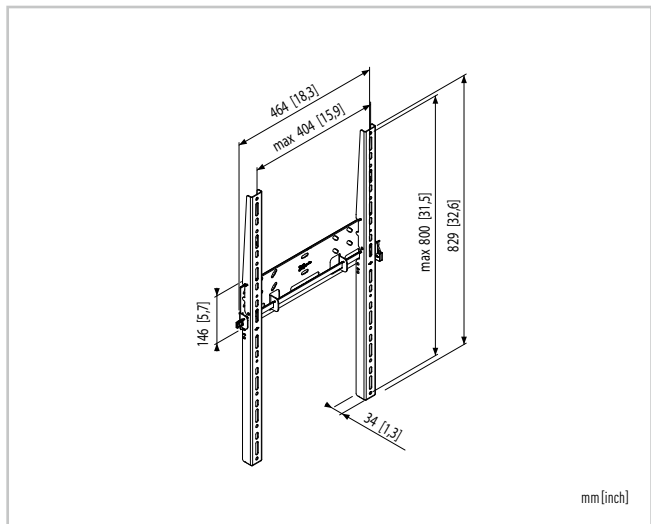

PFW 5015

Display wall mount, portrait position

SIZE 94-127 cm / 37-50"

MAX. 100 kg / 220 lbs

- Especially for portrait position
- Super flat only 34 mm from the wall
- Locking bar + padlock included
- Built-in wall plate level function
- Autolock® locking system
- Universal, complies with VESA MIS-F (max. 404x800 mm)

PFW 5515

Display wall mount, portrait position

127-165 cm / 50-65"

100 kg / 220 lbs

- Especially for portrait position
- Super flat only 34 mm from the wall
- Locking bar + padlock included
- Built-in wall plate level function
- Autolock® locking system
- Universal, complies with VESA MIS-F (max. 619x1075 mm)

Type nr.	SIZE	Max.	Colour	Adjustability		TUV	Interface	VESA	Distance to wall
				Fixed super flat	Tilt				
PFW 5015	94-127 cm / 37-50"	100 kg / 220 lbs	●	✓	-	✓P	Incl.	MIS-F	34 mm
PFW 5515	127-165 cm / 50-65"	100 kg / 220 lbs	●	✓	-	✓P	Incl.	MIS-F	34 mm