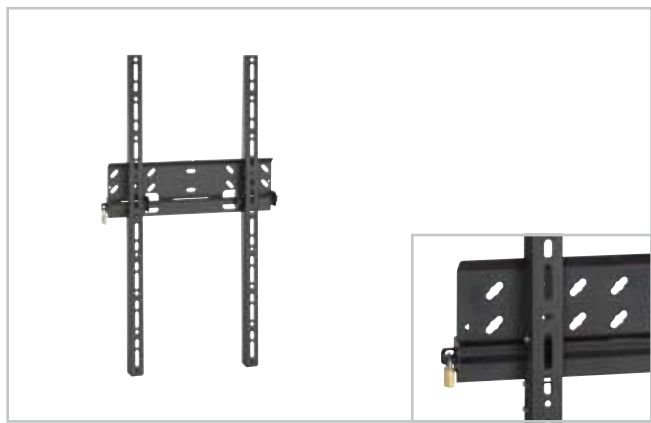

PFW 5015

Display wall mount, portrait position

SIZE 94-127 cm / 37-50"

MAX. 100 kg / 220 lbs

- Especially for portrait position
- Super flat only 34 mm from the wall
- Locking bar + padlock included
- Built-in wall plate level function
- Autolock® locking system
- Universal, complies with VESA MIS-F (max. 404x800 mm)

PFW 5515

Display wall mount, portrait position

127-165 cm / 50-65"

100 kg / 220 lbs

- Especially for portrait position
- Super flat only 34 mm from the wall
- Locking bar + padlock included
- Built-in wall plate level function
- Autolock® locking system
- Universal, complies with VESA MIS-F (max. 619x1075 mm)

Type nr.	SIZE	Max.	Colour	Adjustability		TUV	Interface	VESA	Distance to wall
				Fixed super flat	Tilt				
PFW 5015	94-127 cm / 37-50"	100 kg / 220 lbs	●	✓	-	✓P	Incl.	MIS-F	34 mm
PFW 5515	127-165 cm / 50-65"	100 kg / 220 lbs	●	✓	-	✓P	Incl.	MIS-F	34 mm