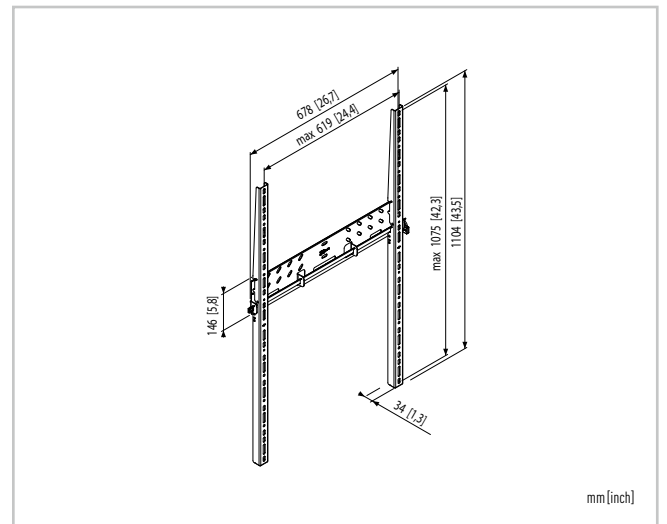

PFW 5015

Display wall mount, portrait position

SIZE 94-127 cm / 37-50"

MAX. 100 kg / 220 lbs

- Especially for portrait position
- Super flat only 34 mm from the wall
- Locking bar + padlock included
- Built-in wall plate level function
- Autolock® locking system
- Universal, complies with VESA MIS-F (max. 404x800 mm)

PFW 5515

Display wall mount, portrait position

127-165 cm / 50-65"

100 kg / 220 lbs

- Especially for portrait position
- Super flat only 34 mm from the wall
- Locking bar + padlock included
- Built-in wall plate level function
- Autolock® locking system
- Universal, complies with VESA MIS-F (max. 619x1075 mm)

Type nr.	SIZE	Max.	Colour	Adjustability		TUV	Interface	VESA	Distance to wall
				Fixed super flat	Tilt				
PFW 5015	94-127 cm / 37-50"	100 kg / 220 lbs	●	✓	-	✓P	Incl.	MIS-F	34 mm
PFW 5515	127-165 cm / 50-65"	100 kg / 220 lbs	●	✓	-	✓P	Incl.	MIS-F	34 mm