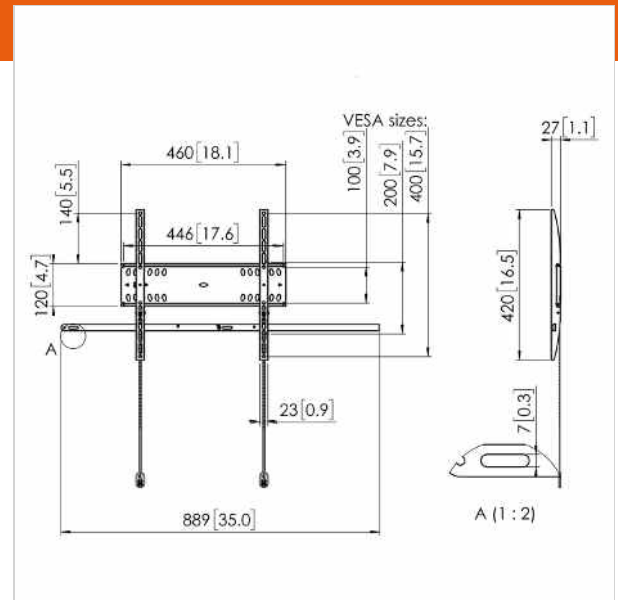

PFW 4500 Display wall mount fixed

Article number (SKU) 7045000
Colour Black

Key Benefits

- Theft prevention
- TÜV certified
- Stylish design
- Easy to install

The PFW 4500 locking fixed wall mount helps protect large flat panel displays in public areas against theft. The PFW 4000 series is designed for public areas that cannot be continuously supervised. The Vogel's Autolock® mechanism securely locks the display in place, and the slim design creates a clean, elegant look. The PFW 4500 is suitable for 42 to 55 inch displays weighing up to 50 kg.

Vogel's Professional products are designed for quick and easy installation. The PFW 4500 wall mount features a unique wall plate that allows installers to very precisely compensate for drilling tolerances to ensure level mounting. Mounting hardware is included.

All products in the 4000 series feature Vogel's Autolock® for easy installation and maximum security. A solid security bar and padlock provide theft prevention while still allowing easy access to the display for servicing. All Vogel's products are TÜV5 certified for maximum safety.