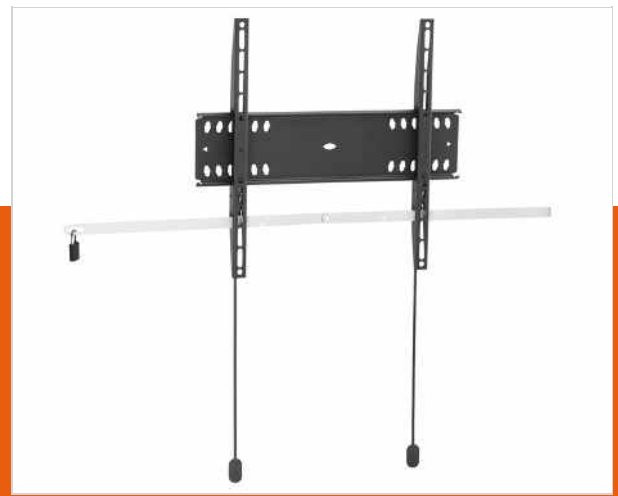

PFW 4500 Display wall mount fixed

Article number (SKU) 7045000
Colour Black

Key Benefits

- Theft prevention
- TÜV certified
- Stylish design
- Easy to install

The PFW 4500 locking fixed wall mount helps protect large flat panel displays in public areas against theft. The PFW 4000 series is designed for public areas that cannot be continuously supervised. The Vogel's Autolock® mechanism securely locks the display in place, and the slim design creates a clean, elegant look. The PFW 4500 is suitable for 42 to 55 inch displays weighing up to 50 kg.

Vogel's Professional products are designed for quick and easy installation. The PFW 4500 wall mount features a unique wall plate that allows installers to very precisely compensate for drilling tolerances to ensure level mounting. Mounting hardware is included.

All products in the 4000 series feature Vogel's Autolock® for easy installation and maximum security. A solid security bar and padlock provide theft prevention while still allowing easy access to the display for servicing. All Vogel's products are TÜV5 certified for maximum safety.

Min. distance to the wall (mm) 27

Features

Functionality	Flat
Professional features	Fischer inside Lockable
Orientation	Landscape
Service position	No