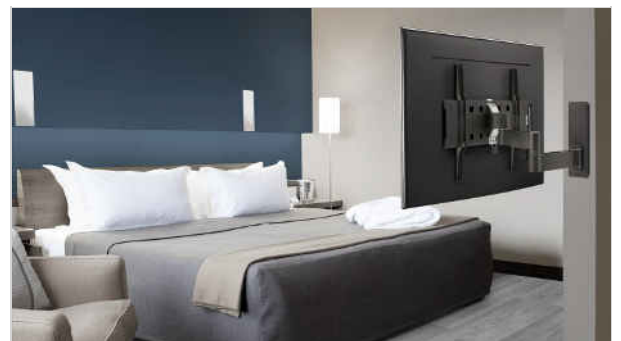

PFW 3040 Display wall mount turn & tilt

Article number (SKU) 7330400
Colour Black

Key benefits

- 400 x 400 fitment out of the box
- Post-installation levelling
- Theft-delaying padlock
- TÜV certified

The safe and elegant PFW 3000 Series is designed with hospitality content in mind.

In-room entertainment is a big part of the hotel experience. Vogel's understands that hotel guests have high expectations of this. The PFW 3000 Series is designed to give them an outstanding AV experience and makes sure that your content is viewable from every angle. The mount's discrete padlock ensures that your HotelTV is secure on all occasions. With a maximum fitment of 400 x 400 the mount can hold a large range of displays. This, together with TUV certification makes this an exceptional safe and elegant solution.