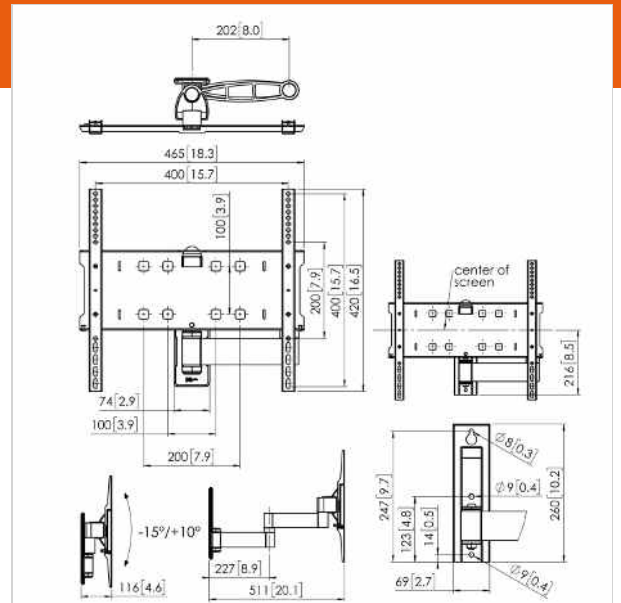

PFW 3040 Display wall mount turn & tilt

Article number (SKU) 7330400
Colour Black

Key benefits

- 400 x 400 fitment out of the box
- Post-installation levelling
- Theft-delaying padlock
- TÜV certified

The safe and elegant PFW 3000 Series is designed with hospitality content in mind.

In-room entertainment is a big part of the hotel experience. Vogel's understands that hotel guests have high expectations of this. The PFW 3000 Series is designed to give them an outstanding AV experience and makes sure that your content is viewable from every angle. The mount's discrete padlock ensures that your HotelTV is secure on all occasions. With a maximum fitment of 400 x 400 the mount can hold a large range of displays. This, together with TUV certification makes this an exceptional safe and elegant solution.

Product type number	PFW 3040
Article number (SKU)	7330400
Colour	Black
EAN single box	8712285335181
TÜV certified	Yes
Tilt	Tilt -15°/+10°
Turn	Up to 180°
Guarantee	5 years
Min. screen size (inch)	32
Max. screen size (inch)	55
Max. weight load (kg)	35
Min. hole pattern	100mm x 100mm
Max. hole pattern	400mm x 400mm
Max. height of interface (mm)	420
Max. width of interface (mm)	465

Min. distance to the wall (mm)	116
Max. distance to the wall (mm)	511