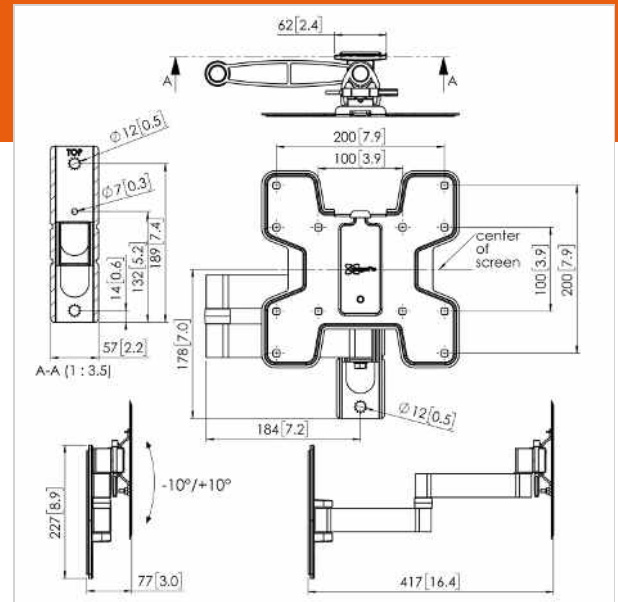

PFW 2040 Display wall mount turn & tilt

Article number (SKU) 7320400
Colour Black

Key benefits

- Theft-delaying padlock
- Continuous smooth tilt
- Post-installation levelling
- TÜV certified

The clean and slim PFW 2000 Series is designed with hospitality content in mind.

PFW 2040 Display wall mount turn & tilt

VOGEL'S HOLDING BV 2018 (c) All rights reserved
Subject to printing errors, technical and price
amendments
Date: 22-03-2018

www.vogels.com

Specifications

Product specifications

Product type number	PFW 2040
Article number (SKU)	7320400
Colour	Black
EAN single box	8712285335143
TÜV certified	Yes
Tilt	Tilt -10°/+10°
Turn	Up to 180°
Guarantee	5 years
Min. screen size (inch)	19
Max. screen size (inch)	43
Max. weight load (kg)	16
Min. hole pattern	100mm x 100mm
Max. hole pattern	200mm x 200mm
Standard fixed VESA patterns	100 mm x 100 mm 200 mm x 100 mm 200 mm x 200 mm
Max. bolt size	M8
Max. height of interface (mm)	235
Max. width of interface (mm)	235

Min. distance to the wall (mm)	77
Max. distance to the wall (mm)	417