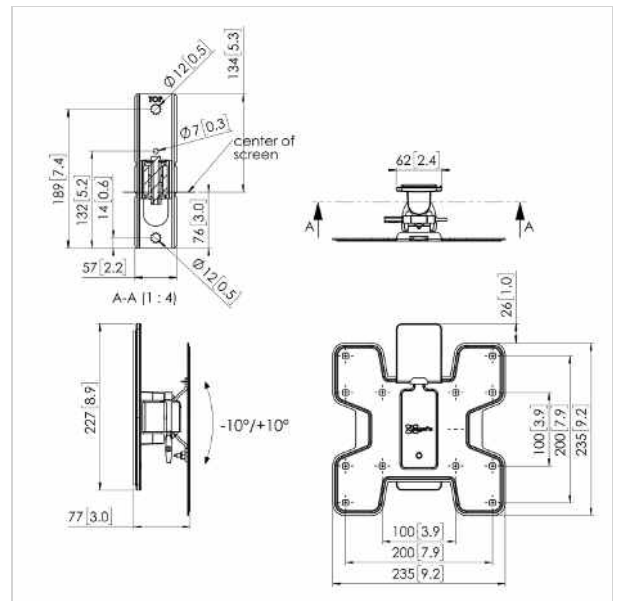

PFW 2020 Display wall mount turn & tilt

Article number (SKU) 7320200
Colour Black

Key benefits

- Post-installation levelling
- Theft-delaying padlock
- Continuous smooth tilt
- TÜV certified
- Easy to install
- TÜV certified
- Theft prevention

The clean and slim PFW 2000 Series is designed with hospitality content in mind.

Hospitality is about providing your guest with the best possible services. One of those services is in-room entertainment, of which guests expect nothing but the best. The PFW 2000 Series is thanks to its clean aesthetics and slim profile perfect to make your content pop. The included discrete padlock ensures that your HotelTV is secure.