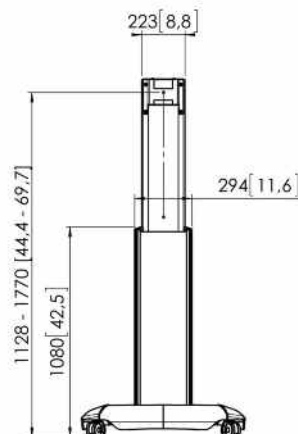

PFT 2520 DISPLAY TROLLEY 113-177

With the PFT 2520 flat display trolley Vogel's sets a new reference in AV trolleys/stands. Superb quality and design in combination with features as full cable management and height adjustment makes this new display floorstand one of a kind.

Main Color	Black
Guarantee	5 years
Height (mm)	1870
Min. screen size (inch)	32"
Max. screen size (inch)	65"
Max. screen weight (kg)	55

PFT 2520 DISPLAY TROLLEY 113-177

The new series of AV trolleys/stands are designed to provide maximum communication power or design integration. The trolley needs to be combined with the Connect-it interface bars and interface display strips. To create a complete video conferencing solution use the Vogel's camera/loudspeaker holders and loudspeakers.

Features

- Cable storage under the base cover
- Add: Connect-it display interface matching the used display
- Height adjustable

Logistic information

EAN Code Product	8712285331145
Net weight including packaging (kg)	25.6
Single Box Width (mm)	1016
Single Box Length (mm)	1076
Single Box Height (mm)	242