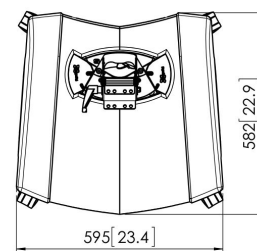

PFT 2515 Display trolley

The PFT 2515 is especially designed for monitor use in studio's and on stage. But also for exhibitions, showrooms and specific retail applications this is an excellent trolley solution.

PFT 2515 Display trolley

Specifications

Article number (SKU)	7325155
Colour	Black
EAN single box	8712285331121
Height	740
TÜV certified	Yes
Guarantee	5 years
Min. screen size (inch)	32
Max. screen size (inch)	65
Max. weight load (kg)	70
Adjustable height	True
Max. distance to floor - center display (mm)	640
Max. screen size (inch)	65
Min. distance to floor - center display (mm)	590
Min. screen size (inch)	32