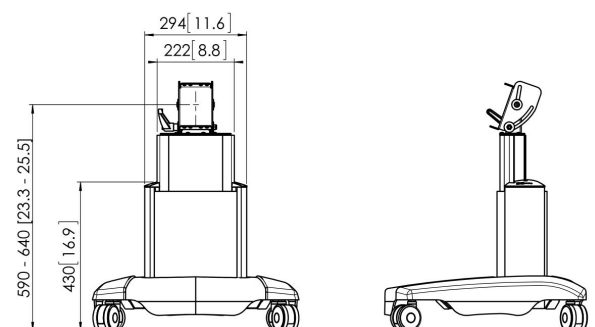

PFT 2515 Display trolley

The PFT 2515 is especially designed for monitor use in studio's and on stage. But also for exhibitions, showrooms and specific retail applications this is an excellent trolley solution.

PFT 2515 Display trolley

Specifications

Article number (SKU)	7325155
Colour	Black
EAN single box	8712285331121
Height	740
TÜV certified	Yes
Guarantee	5 years
Min. screen size (inch)	32
Max. screen size (inch)	65
Max. weight load (kg)	70
Adjustable height	True
Max. distance to floor - center display (mm)	640
Max. screen size (inch)	65
Min. distance to floor - center display (mm)	590
Min. screen size (inch)	32