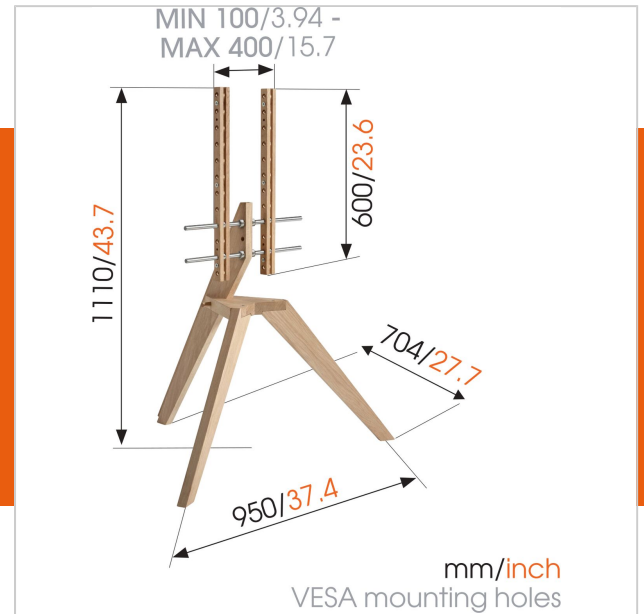

NEXT OP1 TV Floor Stand

Article number (SKU)
Colour

8743232
Light oak

Key Benefits

- Lock your TV securely in place
- Stylishly conceals all your cables

NEXT OP1: the TV floor stand becomes designer furniture

The NEXT OP1 is a modern, free-standing floor stand for your TV. Scandinavian design characterised by functional simplicity. This sleek, three-legged stand, made from light oak, fits well in any room. Stainless steel bars are attached to the wooden floor stand, resulting in a very solid construction. With the OPHANG accessory (available separately), you can attach a console or TV receiver to the rear of the TV with leather straps. The NEXT OP1 is suitable for TVs from 46" to 70" and up to 40 kg.

NEXT OP1 TV Floor Stand

www.vogels.com

VOGEL'S HOLDING BV 2019 (c) All rights reserved.
 Subject to printing errors, technical and price amendments.
 Date: 2020-07-16

Specifications

Product type number	NEXT OP1	Universal or fixed hole pattern	Universal
Article number (SKU)	8743232	What's in the box	<ul style="list-style-type: none"> • Allen key • Mounting instructions • TV mounting kit
Colour	Light oak	Awards	Good Industrial Design Award 2017
EAN single box	8712285337543		
Product size	L		
Height	1110		
Width	950		
Depth	704		
TÜV certified	Yes		
Guarantee	2 years		
Min. screen size (inch)	46		
Max. screen size (inch)	70		
Max. weight load (kg)	40		
Min. hole pattern	100mm x 100mm		
Max. hole pattern	400mm x 400mm		
Max. bolt size	M8		
Max. height of interface (mm)	600		
Max. width of interface (mm)	500		
Cable management	Integrated cable management		
Certifications	FSC		
Max. horizontal hole pattern (mm)	400		
Max. vertical hole pattern (mm)	400		
Min. distance to floor - center display (mm)	560		