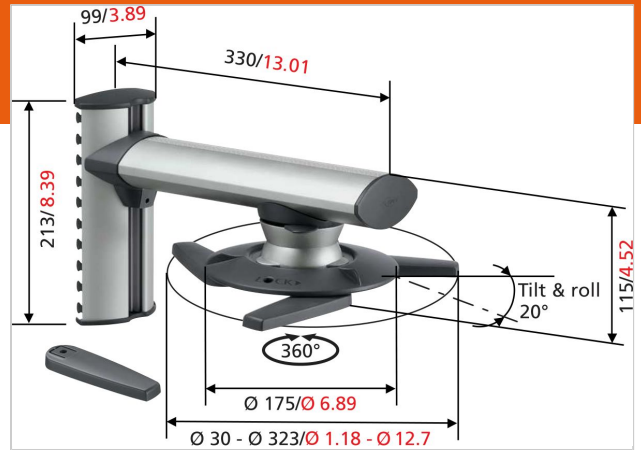

EPW 6565 Projector Wall Mount

Article number (SKU)
Colour

8023654
Silver

Key Benefits

- Easy to place and remove with a single click
- Lock the projector into position
- Mount your projector facing either straight up or upside down
- Position your projector wherever you desire

The EPW 6565 Projector Wall Mount lets you mount your projector on the wall with style. You can easily position your projector and secure it to maintain a stable image while viewing with the Adjust & Secure feature. It comes with the universal Projector Connector that fits virtually every projector weighing up to 10 kg.

The flexible horizontal arm lets you position your projector in a number of different ways. The arm can be reversed so that you can mount your projector facing either straight up or upside down for the best projection at any height. No matter what size projector, with the adjustable arm you can easily position your projector horizontally (near to the wall) and vertically (for the ideal height). The unique spherical hinge joint has a huge range of movement so you can position your projector wherever you desire. You can easily hide and guide your cable at any height. When not in use, simply remove your projector and the horizontal arm with a single click. The EPW 6565 can be equipped with an additional universal padlock to prevent theft.