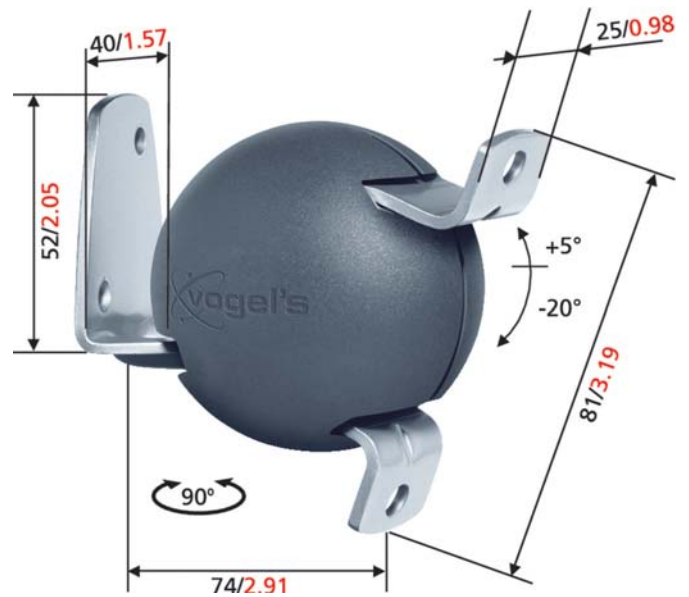

Loudspeaker wall mount (2x) ELW 6605

- Max. weight: 10 kg / 22 lbs
- Tilt: 25 °
- Turn: 90 °
- Guarantee: 10 years
- Available colours: Anthracite

The ELW 6605 loudspeaker wall mount is perfect for so-called 'bookshelf' speakers weighing up to 10 kg

Loudspeaker wall mount (2x) ELW 6605

This universal wall mount features a tilt and turn function to guarantee an optimal listening position. Installation is easy, and all mounting hardware is included.

Features

- Tilt and turn functions guarantee optimal listening position
- Easy install
- Mounting material included

Logistic information

- Packaging size: 160x208x66 mm
- Max. weight: 1 kg / 1 lbs
- EAN Code: 8712285313080