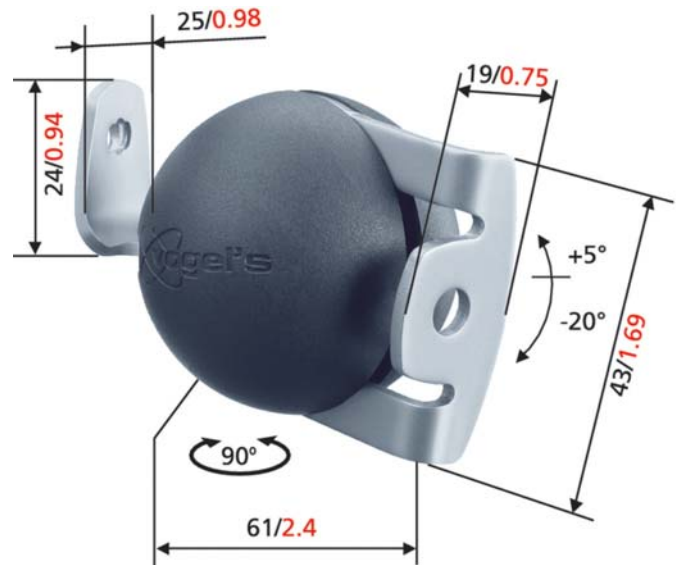

Loudspeaker wall mount (2x) ELW 6600

- Max. weight: 2 kg / 3 lbs
- Tilt: 25 °
- Turn: 90 °
- Guarantee: 10 years
- Available colours: Anthracite

The elegantly designed ELW 6600 loudspeaker wall mount is especially for home cinema surround speakers.

Loudspeaker wall mount (2x) ELW 6600

Point your sound to where it matters. This universal wall support features a tilt and turn function to guarantee an optimal listening position. Installation is easy, and all mounting hardware is included. For speakers weighing up to 1.5kg/3.3 lbs.

Features

- Tilt and turn functions guarantee optimal listening position
- Ideal for Home Cinema front & surround speakers <1,5 kg/3.3 lbs
- Easy mounting (mounting hardware included)

Logistic information

- Packaging size: 105x207x160 mm
- Max. weight: 0 kg / 1 lbs
- EAN Code: 8712285312588