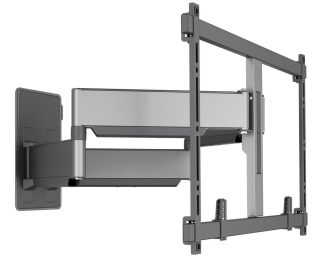

TVM 5855 Full-Motion TV Wall Mount

Key Benefits

- Ultra slim and strong - Only 4.5 cm from the wall, ideal for large OLED/QLED TVs
- Our toughest and strongest hero bears up to 75kg - Mount the heaviest TVs, close to the wall, just 4.5 cm
- Smooth OneFinger™ Movement - Thanks to coated bearings and precision steel shafts
- Perfectly level installation - Free spirit level included
- 2D-Levelling: Keep your TV always level - Precise after-installation leveling (horizontally and vertically)

Full-motion TV wall mount for large, heavy TVs up to 100 inches and 75 kg

The ELITE Forward Motion TV wall mount is a special, extra-strong wall mount, suitable for TVs from 55 to 100 inches and weighing up to 75 kg - ideal for your large OLED or QLED TV. The ELITE Forward Motion rotates up to 120°, so you can enjoy your TV from virtually any angle. Besides being ultra-strong, the wall mount is also ultra-slim, mounting your TV just 4.5 cm from the wall.

mm/inch
VESA mounting holes

TVM 5855 Full-Motion TV Wall Mount

Specifications

Article number (SKU)	5858550
Colour	Black
EAN single box	8712285354809
Product size	XL
TÜV certified	Yes
Turn	Up to 120°
Guarantee	15 years
Min. screen size (inch)	55
Max. screen size (inch)	100
Max. weight load (kg)	75
Max. bolt size	M8
Max. height of interface (mm)	425
Max. width of interface (mm)	660
Cable management	Cable fingers for cable management on the back of your TV CIS® Cable Inlay System
Max. distance to the wall (mm)	697
Max. horizontal hole pattern (mm)	600
Max. vertical hole pattern (mm)	400
Min. distance to the wall (mm)	48
Min. horizontal hole pattern (mm)	100
Min. vertical hole pattern (mm)	100
Number of pivot points	4
Spirit level included	Yes