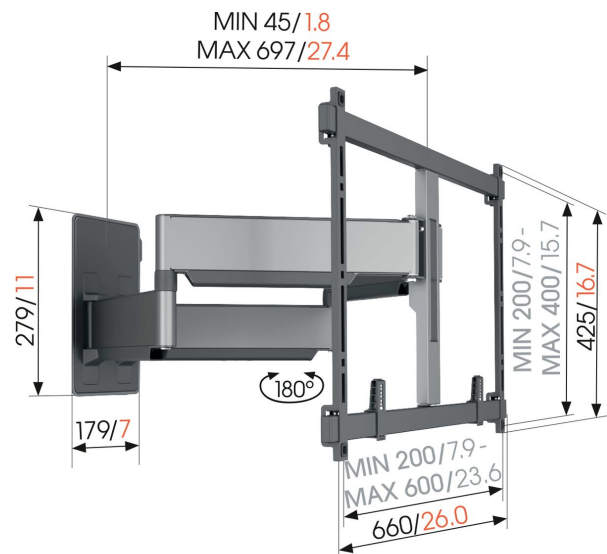

TVM 5855 Full-Motion TV Wall Mount

Key Benefits

- Ultra slim and strong - Only 4.5 cm from the wall, ideal for large OLED/QLED TVs
- Our toughest and strongest hero bears up to 75kg - Mount the heaviest TVs, close to the wall, just 4.5 cm
- Smooth OneFinger™ Movement - Thanks to coated bearings and precision steel shafts
- Perfectly level installation - Free spirit level included
- 2D-Levelling: Keep your TV always level - Precise after-installation leveling (horizontally and vertically)

Full-motion TV wall mount for large, heavy TVs up to 100 inches and 75 kg

The ELITE Forward Motion TV wall mount is a special, extra-strong wall mount, suitable for TVs from 55 to 100 inches and weighing up to 75 kg - ideal for your large OLED or QLED TV. The ELITE Forward Motion rotates up to 120°, so you can enjoy your TV from virtually any angle. Besides being ultra-strong, the wall mount is also ultra-slim, mounting your TV just 4.5 cm from the wall.

mm/inch
VESA mounting holes

TVM 5855 Full-Motion TV Wall Mount

Specifications

Article number (SKU)	5858550
Colour	Black
EAN single box	8712285354809
Product size	XL
TÜV certified	Yes
Turn	Up to 120°
Guarantee	15 years
Min. screen size (inch)	55
Max. screen size (inch)	100
Max. weight load (kg)	75
Max. bolt size	M8
Max. height of interface (mm)	425
Max. width of interface (mm)	660
Cable management	Cable fingers for cable management on the back of your TV CIS® Cable Inlay System
Max. distance to the wall (mm)	697
Max. horizontal hole pattern (mm)	600
Max. vertical hole pattern (mm)	400
Min. distance to the wall (mm)	48
Min. horizontal hole pattern (mm)	100
Min. vertical hole pattern (mm)	100
Number of pivot points	4
Spirit level included	Yes