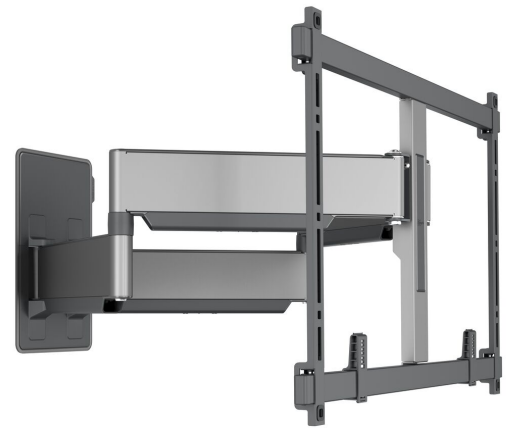

TVM 5855 Full-Motion TV Wall Mount

Key Benefits

- Ultra slim and strong - Only 4.5 cm from the wall, ideal for large OLED/QLED TVs
- Our toughest and strongest hero bears up to 75kg - Mount the heaviest TVs, close to the wall, just 4.5 cm
- Smooth OneFinger™ Movement - Thanks to coated bearings and precision steel shafts
- Perfectly level installation - Free spirit level included
- 2D-Levelling: Keep your TV always level - Precise after-installation leveling (horizontally and vertically)

Full-motion TV wall mount for large, heavy TVs up to 100 inches and 75 kg

The ELITE Forward Motion TV wall mount is a special, extra-strong wall mount, suitable for TVs from 55 to 100 inches and weighing up to 75 kg - ideal for your large OLED or QLED TV. The ELITE Forward Motion rotates up to 120°, so you can enjoy your TV from virtually any angle. Besides being ultra-strong, the wall mount is also ultra-slim, mounting your TV just 4.5 cm from the wall.

mm/inch
VESA mounting holes

TVM 5855 Full-Motion TV Wall Mount

Specifications

Article number (SKU)	5858550
Colour	Black
EAN single box	8712285354809
Product size	XL
TÜV certified	Yes
Turn	Up to 120°
Guarantee	15 years
Min. screen size (inch)	55
Max. screen size (inch)	100
Max. weight load (kg)	75
Max. bolt size	M8
Max. height of interface (mm)	425
Max. width of interface (mm)	660
Cable management	Cable fingers for cable management on the back of your TV CIS® Cable Inlay System
Max. distance to the wall (mm)	697
Max. horizontal hole pattern (mm)	600
Max. vertical hole pattern (mm)	400
Min. distance to the wall (mm)	48
Min. horizontal hole pattern (mm)	100
Min. vertical hole pattern (mm)	100
Number of pivot points	4
Spirit level included	Yes