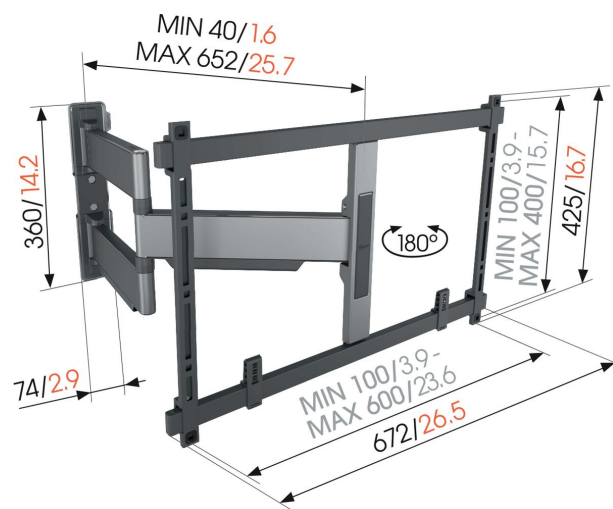

TVM 5645 Full-Motion TV Wall Mount (black)

Key Benefits

- Ultra slim and strong - Only 4 cm from the wall, ideal for large OLED/QLED TVs
- Smooth OneFinger™ Movement - Thanks to coated bearings and precision steel shafts
- Perfectly level installation - Free spirit level included
- 2D-Levelling: Keep your TV always level - Precise after-installation leveling (horizontally and vertically)
- Protective TV patches - Protect the rear of your TV with soft protective patches

Full-motion, ultra-slim TV wall mount for high-end TVs from 40 to 77 inches

The ELITE Full-Motion+ TV wall mount combines minimalistic design with great performance. The wall mount is not only ultra-slim, but also ultra-strong and can be turned up to 180°. In short, the ultimate wall mount for large high-end TVs, such as OLED and QLED TVs. The TV wall mount is suitable for displays from 40 to 77 inches in size and weighing up to 45 kg. In the starting position, your TV is mounted just 4 cm from the wall. Available in the colours White and Platinum Grey.

mm/inch
VESA mounting holes

TVM 5645 Full-Motion TV Wall Mount (black)

Specifications

Article number (SKU)	5856450
Colour	Black
EAN single box	8712285348006
Product size	L
TÜV certified	Yes
Turn	Up to 180°
Guarantee	15 years
Min. screen size (inch)	40
Max. screen size (inch)	77
Max. weight load (kg)	45
Max. bolt size	M8
Max. height of interface (mm)	425
Max. width of interface (mm)	660
Cable management	Cable fingers for cable management on the back of your TV CIS® Cable Inlay System
Max. distance to the wall (mm)	652
Max. horizontal hole pattern (mm)	600
Max. vertical hole pattern (mm)	400
Min. distance to the wall (mm)	40
Min. horizontal hole pattern (mm)	100
Min. vertical hole pattern (mm)	100
Number of pivot points	3
Spirit level included	Yes