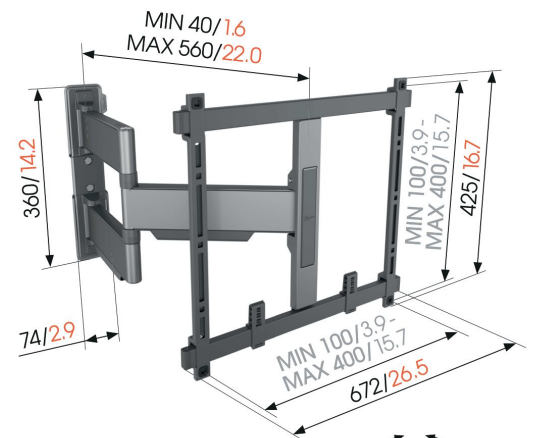

TVM 5445 Full-Motion TV Wall Mount (black)

Key Benefits

- Ultra slim and strong - Only 4 cm from the wall, ideal for large OLED/QLED TVs
- Smooth OneFinger™ Movement - Thanks to coated bearings and precision steel shafts
- Perfectly level installation - Free spirit level included
- 2D-Levelling: Keep your TV always level - Precise after-installation leveling (horizontally and vertically)
- Protective TV patches - Protect the rear of your TV with soft protective patches

Full-motion, ultra-slim TV wall mount for high-end TVs from 32 to 65 inches

With the elegant ELITE Full-Motion+ TV wall mount, you're choosing design and performance. The wall mount is specially designed for TVs from 32 to 65 inches in size and weighing up to 35 kg, and can be turned up to 180°, allowing you to optimally enjoy your TV from any corner in the room. In the starting position, there is only 4 cm between the TV and the wall. Available in White and Platinum Grey colours.

180°
mm/inch
VESA mounting holes

TVM 5445 Full-Motion TV Wall Mount (black)

Specifications

Article number (SKU)	5854450
Colour	Black
EAN single box	8712285347948
Product size	M
TÜV certified	Yes
Turn	Up to 180°
Guarantee	15 years
Min. screen size (inch)	32
Max. screen size (inch)	65
Max. weight load (kg)	35
Max. bolt size	M8
Max. height of interface (mm)	425
Max. width of interface (mm)	460
Cable management	Cable fingers for cable management on the back of your TV CIS® Cable Inlay System
Max. distance to the wall (mm)	562
Max. horizontal hole pattern (mm)	400
Max. vertical hole pattern (mm)	400
Min. distance to the wall (mm)	40
Min. horizontal hole pattern (mm)	100
Min. vertical hole pattern (mm)	100
Number of pivot points	3
Spirit level included	Yes