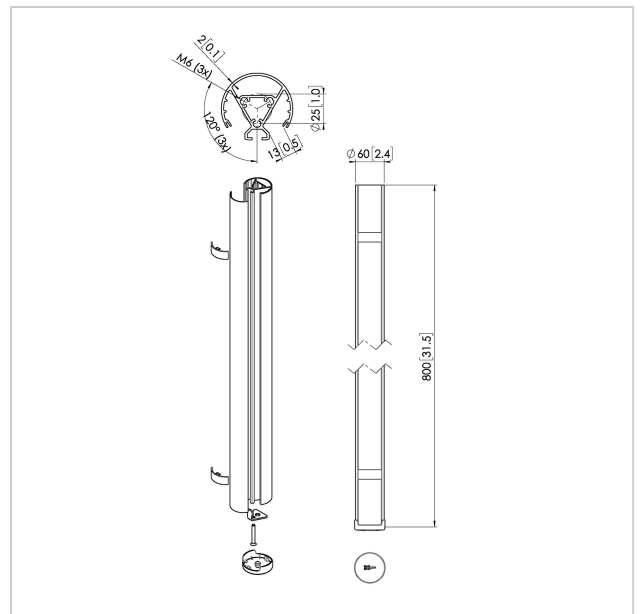

PUC 2408 Pole 80 cm silver

Article number (SKU)
Colour

7224084
Silver

Key Benefits

- Stylish high-end design
- Modular components
- Cable management
- Also suitable for sloped ceilings
- Easy to install

The PUC 2408 is an 80 cm pole and is a part of the modular Connect-it system with which you can create your own ceiling solution for small- to medium-sized displays.

The PUC 2408 is equipped with a double cable duct system with which you can quickly and simply ensure that all cables are concealed. The pole is made of aluminum and, therefore, it can be easily cut at the required length. Therefore, combine a pole with one of the Connect-it ceiling plates and a Connect-it interface for a complete ceiling solution.

PUC 2408 Pole 80 cm silver

www.vogels.com

VOGEL'S HOLDING BV 2019 (c) All rights reserved.
Subject to printing errors, technical and price amendments.
Date:2020-03-25

Specifications

Product type number	PUC 2408
Article number (SKU)	7224084
Colour	Silver
EAN single box	8712285344442
Length	800
Width	60
TÜV certified	Yes
Guarantee	5 years
Max. weight load (kg)	40
Back-to-back displays	False