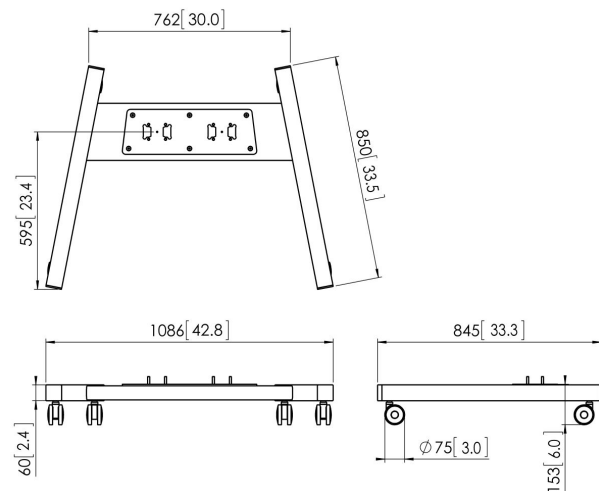

## PFT 8530 Trolley frame silver

The PFT8530 trolley frame is a part of the modular Connect-it system with which you can create a mobile solution. The double pole construction allows it to be used for large- to extra large-sized displays. The extra stability makes it ideal for interactive displays. The PFA 9126 will automatically be delivered with the PFT 8530

## **PFT 8530 Trolley frame silver**

# **Specifications**

|                      |               |
|----------------------|---------------|
| Article number (SKU) | 7328534       |
| Colour               | Silver        |
| EAN single box       | 8712285323966 |
| Height               | 153           |
| Width                | 1086          |
| Depth                | 849           |
| TÜV certified        | Yes           |
| Guarantee            | 5 years       |