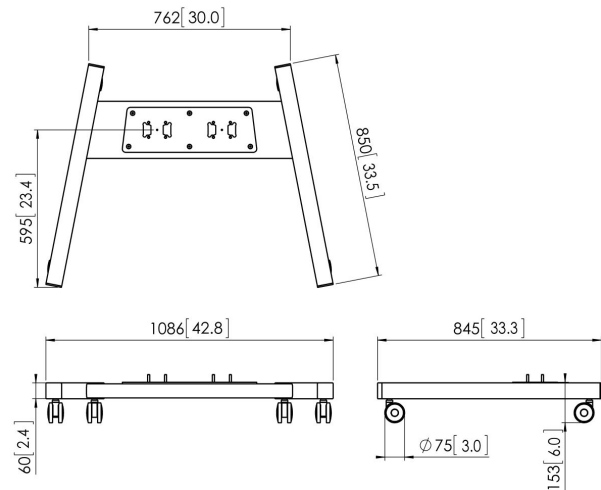

PFT 8530 Trolley frame black

The PFT8530 trolley frame is a part of the modular Connect-it system with which you can create a mobile solution. The double pole construction allows it to be used for large- to extra large-sized displays. The extra stability makes it ideal for interactive displays. The PFA 9126 will automatically be delivered with the PFT 8530

PFT 8530 Trolley frame black

Specifications

Article number (SKU)	7328530
Colour	Black
EAN single box	8712285323942
Height	153
Width	1086
Depth	849
TÜV certified	Yes
Guarantee	5 years

VOGEL'S HOLDING BV (c)