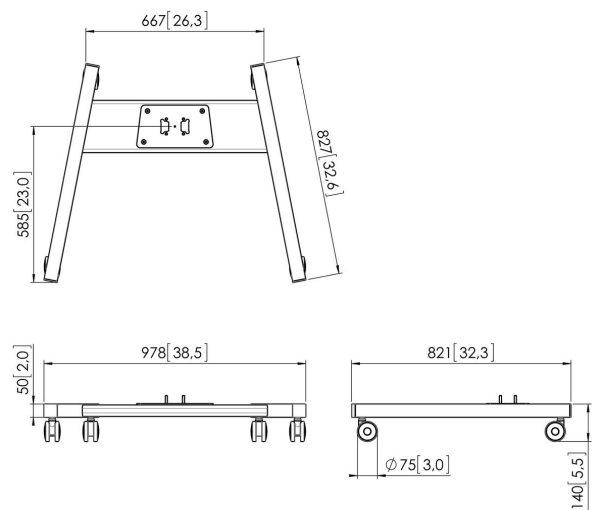

PFT 8520 Trolley frame

The PFT8520 trolley frame is a part of the modular Connect-it system with which you can create a mobile solution for medium- to large-sized displays.

PFT 8520 Trolley frame

Specifications

Article number (SKU)	7328524
Colour	Silver
EAN single box	8712285323928
Height	140
Width	978
Depth	826
TÜV certified	Yes
Guarantee	5 years

VOGEL'S HOLDING BV (c)

All rights reserved.
Subject to printing errors,
technical and price
amendments.