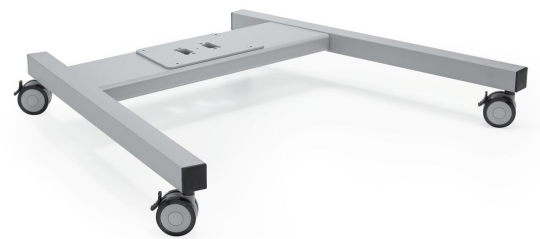

PFT 8520 Trolley frame

The PFT8520 trolley frame is a part of the modular Connect-it system with which you can create a mobile solution for medium- to large-sized displays.

PFT 8520 Trolley frame

Specifications

Article number (SKU)	7328524
Colour	Silver
EAN single box	8712285323928
Height	140
Width	978
Depth	826
TÜV certified	Yes
Guarantee	5 years

VOGEL'S HOLDING BV (c)

All rights reserved.
Subject to printing errors,
technical and price
amendments.