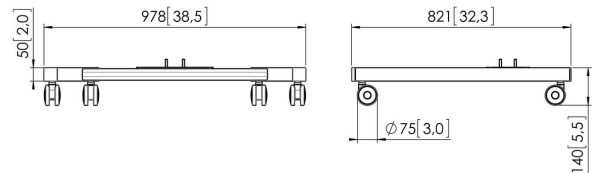

PFT 8520 Trolley frame

The PFT8520 trolley frame is a part of the modular Connect-it system with which you can create a mobile solution for medium- to large-sized displays.

PFT 8520 Trolley frame

Specifications

Article number (SKU)	7328520
Colour	Black
EAN single box	8712285323904
Height	140
Width	978
Depth	826
TÜV certified	Yes
Guarantee	5 years

VOGEL'S HOLDING BV (c)

All rights reserved.
Subject to printing errors,
technical and price
amendments.