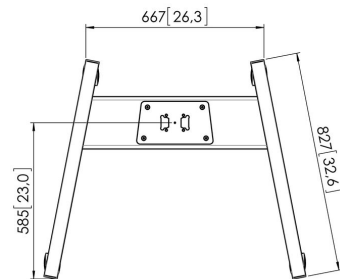

PFT 8520 Trolley frame

The PFT8520 trolley frame is a part of the modular Connect-it system with which you can create a mobile solution for medium- to large-sized displays.

PFT 8520 Trolley frame

Specifications

Article number (SKU)	7328520
Colour	Black
EAN single box	8712285323904
Height	140
Width	978
Depth	826
TÜV certified	Yes
Guarantee	5 years

VOGEL'S HOLDING BV (c)

All rights reserved.
Subject to printing errors,
technical and price
amendments.