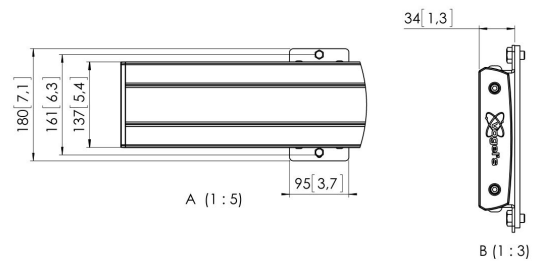

PFB 3427 Display Interface Bar (black)

The PFB 3427 interface bar is a part of the modular Connect-it system which can be used for ceiling, floor and wall mounting. The PFB 3427 with a length of 2700 mm is ideal for mounting multiple displays. The PFB 3427 can be used in combination with other interface bars of the PFB 34xx series by using the interface bar coupler (PFA 9104). The advantage of the modularity is that you create almost any desirable length without cutting.

PFB 3427 Display Interface Bar (black)

Specifications

Article number (SKU)	7234270
Colour	Black
EAN single box	8712285328763
Width	2750
TÜV certified	Yes
Guarantee	5 years
Max. height of interface (mm)	180
Max. width of interface (mm)	2765
Fischer inside	Yes
Max. depth of interface (mm)	35
Max. horizontal hole pattern (mm)	2700
Max. weight load on pole (kg)	160
Max. weight load on wall (kg)	160
Min. horizontal hole pattern (mm)	100