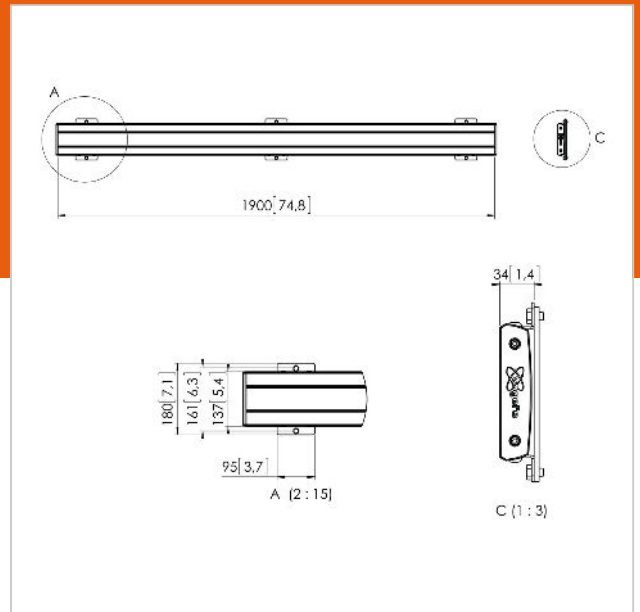

## PFB 3419 Display interface bar black

Article number (SKU)  
Colour

7234190  
Black

### Key Benefits

- Endlessly expandable
- Modular
- Quick and easy installation

The PFB 3419 interface bar is a part of the modular Connect-it system which can be used for ceiling, floor and wall mounting. The PFB 3419 with a length of 1900 mm is ideal for mounting multiple displays. The PFB 3419 can be used in combination with other interface bars of the PFB 34xx series by using the interface bar coupler (PFA 9104). The advantage of the modularity is that you create almost any desirable length without cutting.

## Specifications

Product type number	PFB 3419
Article number (SKU)	7234190
Colour	Black
EAN single box	8712285328749
Width	1915
TÜV certified	Yes
Guarantee	5 years
Max. height of interface (mm)	180
Max. width of interface (mm)	1915
Fischer inside	Yes
Max. depth of interface (mm)	35
Max. horizontal hole pattern (mm)	1850
Max. weight load on pole (kg)	160
Max. weight load on wall (kg)	160
Min. horizontal hole pattern (mm)	100