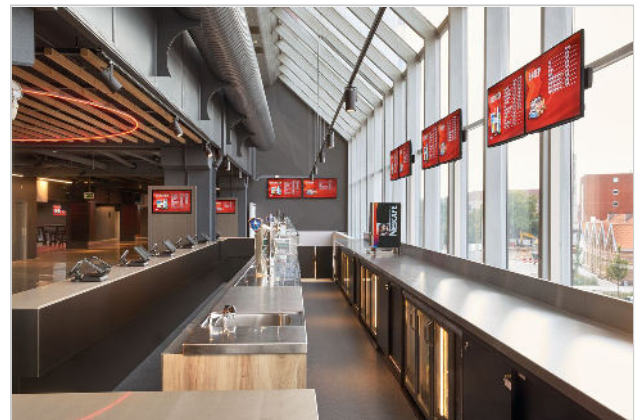

### Key Benefits

- Endlessly expandable
- Modular
- Quick and easy installation

The PFB 3419 interface bar is a part of the modular Connect-it system which can be used for ceiling, floor and wall mounting. The PFB 3419 with a length of 1900 mm is ideal for mounting multiple displays. The PFB 3419 can be used in combination with other interface bars of the PFB 34xx series by using the interface bar coupler (PFA 9104). The advantage of the modularity is that you create almost any desirable length without cutting.